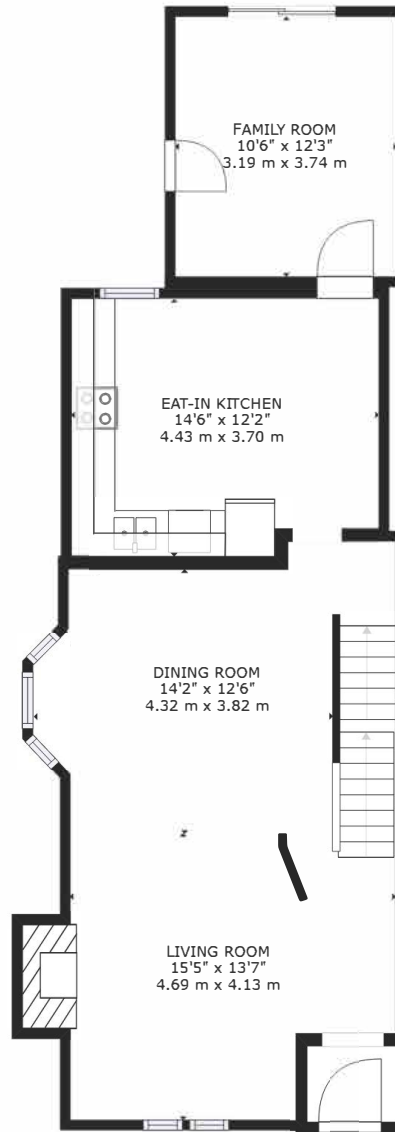

FLOOR 1 - LOWER LEVEL

FLOOR 2 - MAIN LEVEL

FLOOR 3 - UPPER LEVEL

22 Bloomfield Avenue

GROSS INTERNAL AREA  
 FLOOR 1: 598 sq. ft, 56 m2, FLOOR 2: 817 sq. ft, 76 m2  
 FLOOR 3: 671 sq. ft, 62 m2  
 TOTAL: 2085 sq. ft, 194 m2

SIZES AND DIMENSIONS ARE APPROXIMATE, ACTUAL MAY VARY.