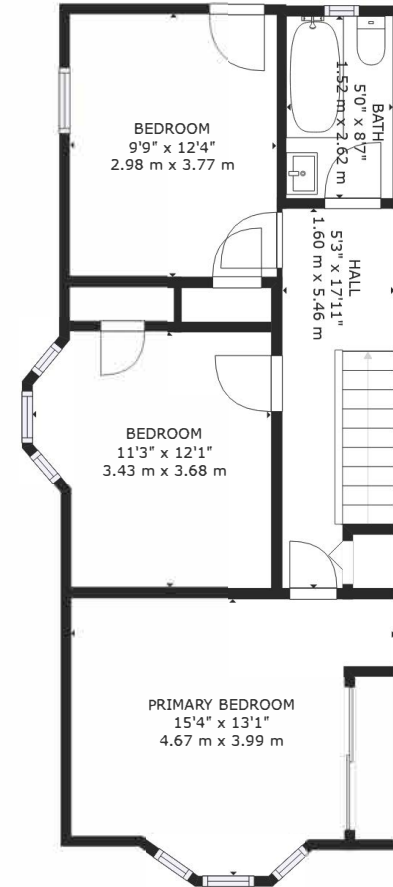

FLOOR 1 - LOWER LEVEL

FLOOR 2 - MAIN LEVEL

FLOOR 3 - UPPER LEVEL

22 Bloomfield Avenue

GROSS INTERNAL AREA  
 FLOOR 1: 598 sq. ft, 56 m2, FLOOR 2: 817 sq. ft, 76 m2  
 FLOOR 3: 671 sq. ft, 62 m2  
 TOTAL: 2085 sq. ft, 194 m2

SIZES AND DIMENSIONS ARE APPROXIMATE, ACTUAL MAY VARY.