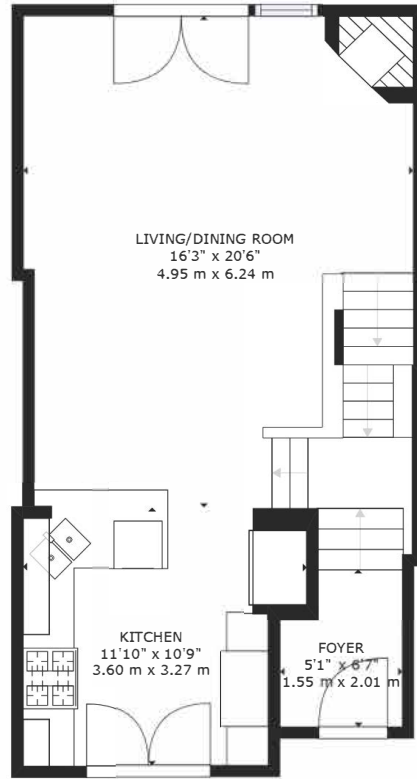

FLOOR 1 - LOWER LEVEL

FLOOR 2 - MAIN LEVEL

FLOOR 3 - SECOND LEVEL

FLOOR 4 - THIRD LEVEL

141 Edgewood Avenue

GROSS INTERNAL AREA
 FLOOR 1: 233 sq. ft, 22 m², FLOOR 2: 536 sq. ft, 50 m²
 FLOOR 3: 545 sq. ft, 51 m², FLOOR 4: 561 sq. ft, 52 m²
 TOTAL: 1875 sq. ft, 174 m²
 SIZES AND DIMENSIONS ARE APPROXIMATE, ACTUAL MAY VARY.