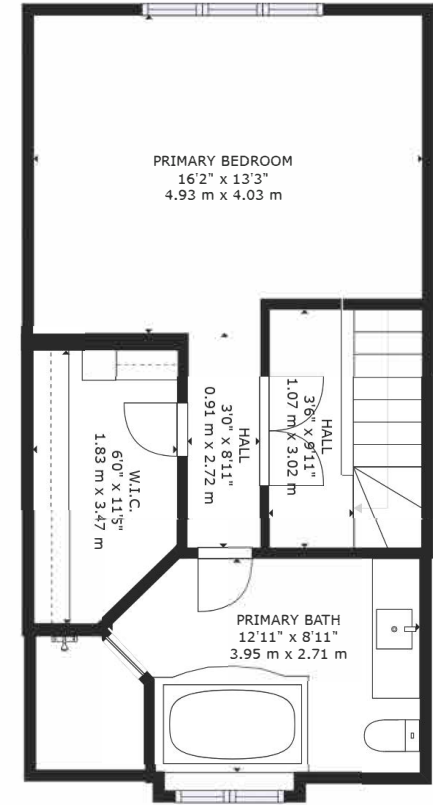

FLOOR 1 - LOWER LEVEL

FLOOR 2 - MAIN LEVEL

FLOOR 3 - SECOND LEVEL

FLOOR 4 - THIRD LEVEL

141 Edgewood Avenue

GROSS INTERNAL AREA
 FLOOR 1: 233 sq. ft, 22 m², FLOOR 2: 536 sq. ft, 50 m²
 FLOOR 3: 545 sq. ft, 51 m², FLOOR 4: 561 sq. ft, 52 m²
 TOTAL: 1875 sq. ft, 174 m²
 SIZES AND DIMENSIONS ARE APPROXIMATE, ACTUAL MAY VARY.