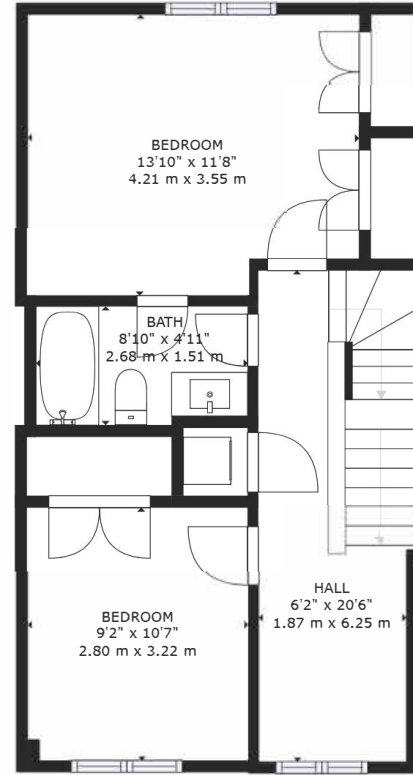

FLOOR 1 - LOWER LEVEL

FLOOR 2 - MAIN LEVEL

FLOOR 3 - SECOND LEVEL

FLOOR 4 - THIRD LEVEL

141 Edgewood Avenue

GROSS INTERNAL AREA
 FLOOR 1: 233 sq. ft, 22 m², FLOOR 2: 536 sq. ft, 50 m²
 FLOOR 3: 545 sq. ft, 51 m², FLOOR 4: 561 sq. ft, 52 m²
 TOTAL: 1875 sq. ft, 174 m²
 SIZES AND DIMENSIONS ARE APPROXIMATE, ACTUAL MAY VARY.