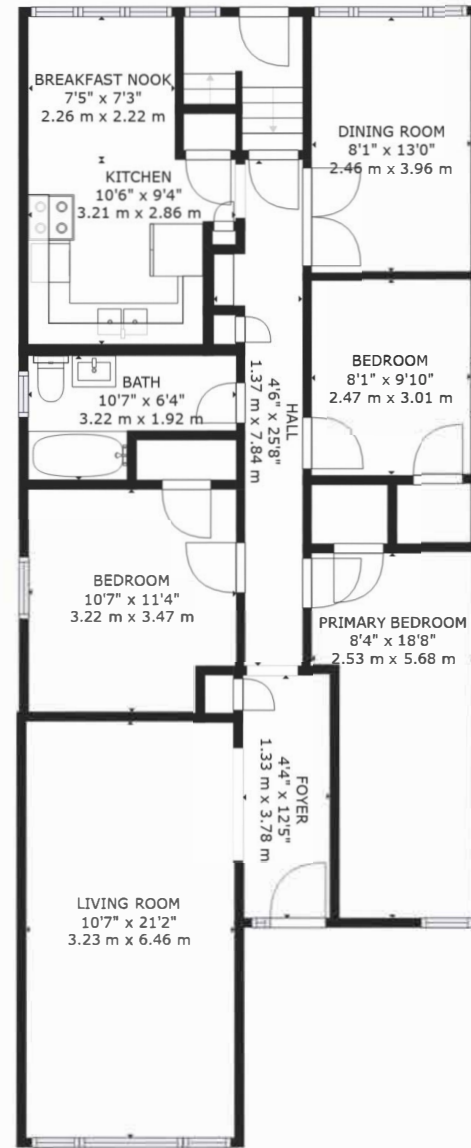

FLOOR 1 - LOWER LEVEL

FLOOR 2 - MAIN LEVEL

215 Lee Avenue

GROSS INTERNAL AREA
 FLOOR 1: 962 sq. ft, 89 m², FLOOR 2: 1236 sq. ft, 115 m²
 TOTAL: 2198 sq. ft, 204 m²
 SIZES AND DIMENSIONS ARE APPROXIMATE, ACTUAL MAY VARY.