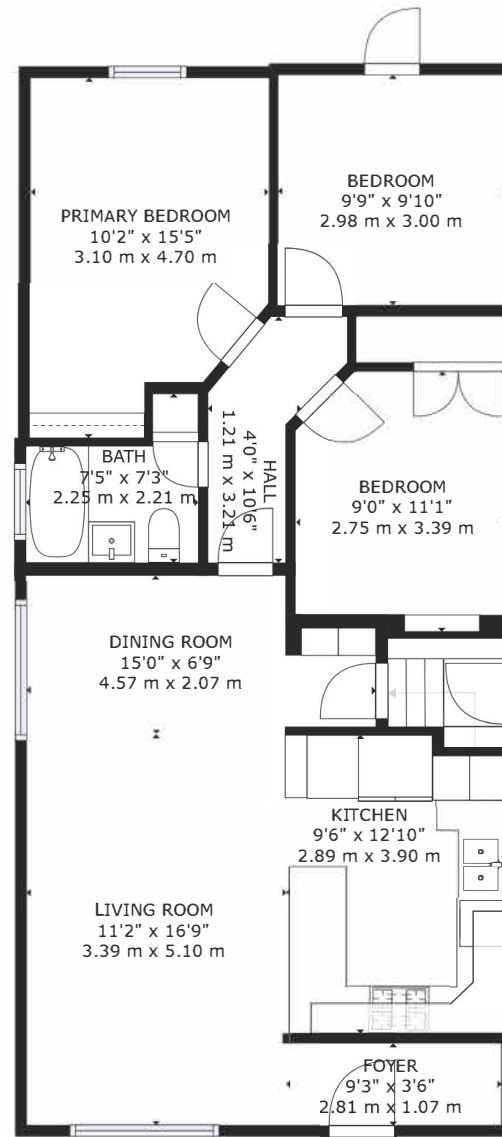

FLOOR 1 - LOWER LEVEL

FLOOR 2 - MAIN LEVEL

24 Leahurst Drive

GROSS INTERNAL AREA
 FLOOR 1: 932 sq. ft, 87 m², FLOOR 2: 987 sq. ft, 92 m²
 TOTAL: 1919 sq. ft, 178 m²
 SIZES AND DIMENSIONS ARE APPROXIMATE, ACTUAL MAY VARY.