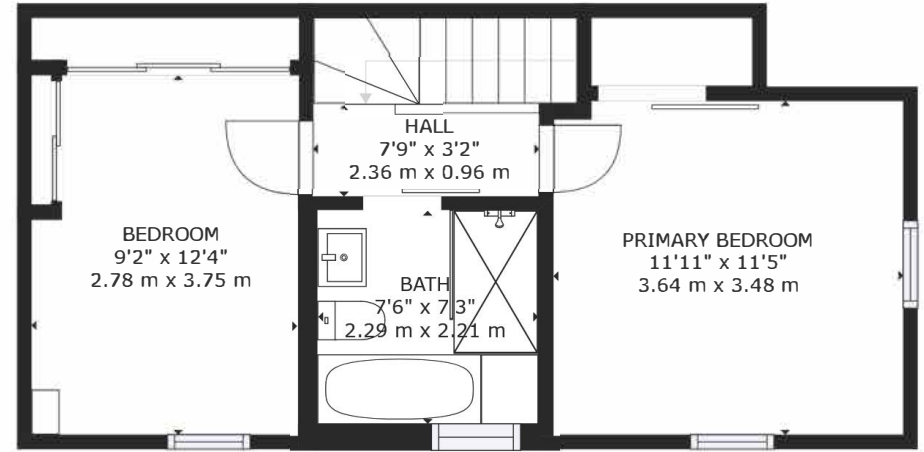

FLOOR 3 - SECOND LEVEL

FLOOR 4 - THIRD LEVEL

FLOOR 1 - LOWER LEVEL

FLOOR 2 - MAIN LEVEL

# 84 First Avenue

GROSS INTERNAL AREA  
 FLOOR 1: 403 sq. ft, 37 m<sup>2</sup>, FLOOR 2: 428 sq. ft, 40 m<sup>2</sup>  
 FLOOR 3: 463 sq. ft, 43 m<sup>2</sup>, FLOOR 4: 456 sq. ft, 42 m<sup>2</sup>  
 TOTAL: 1750 sq. ft, 163 m<sup>2</sup>  
 SIZES AND DIMENSIONS ARE APPROXIMATE, ACTUAL MAY VARY.