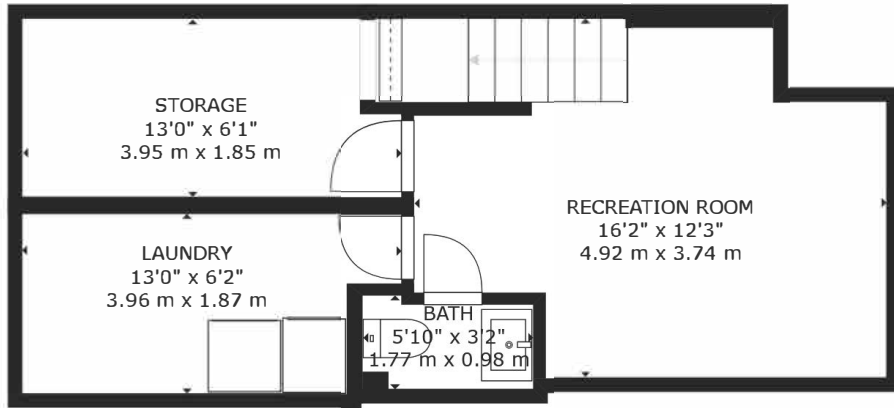

FLOOR 3 - SECOND LEVEL

FLOOR 4 - THIRD LEVEL

FLOOR 1 - LOWER LEVEL

FLOOR 2 - MAIN LEVEL

# 84 First Avenue

GROSS INTERNAL AREA  
 FLOOR 1: 403 sq. ft, 37 m<sup>2</sup>, FLOOR 2: 428 sq. ft, 40 m<sup>2</sup>  
 FLOOR 3: 463 sq. ft, 43 m<sup>2</sup>, FLOOR 4: 456 sq. ft, 42 m<sup>2</sup>  
 TOTAL: 1750 sq. ft, 163 m<sup>2</sup>  
 SIZES AND DIMENSIONS ARE APPROXIMATE, ACTUAL MAY VARY.