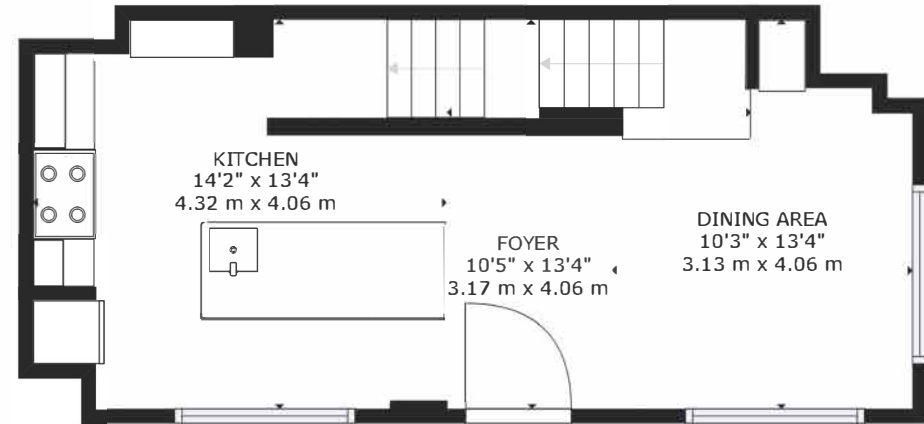

FLOOR 3 - SECOND LEVEL

FLOOR 4 - THIRD LEVEL

FLOOR 1 - LOWER LEVEL

FLOOR 2 - MAIN LEVEL

# 84 First Avenue

GROSS INTERNAL AREA  
 FLOOR 1: 403 sq. ft, 37 m<sup>2</sup>, FLOOR 2: 428 sq. ft, 40 m<sup>2</sup>  
 FLOOR 3: 463 sq. ft, 43 m<sup>2</sup>, FLOOR 4: 456 sq. ft, 42 m<sup>2</sup>  
 TOTAL: 1750 sq. ft, 163 m<sup>2</sup>  
 SIZES AND DIMENSIONS ARE APPROXIMATE, ACTUAL MAY VARY.