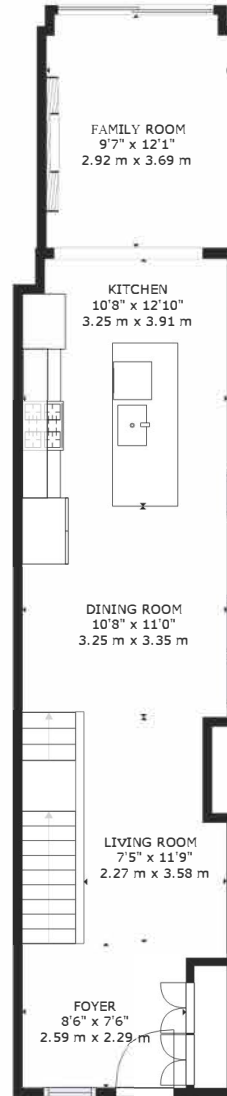

FLOOR 1 - LOWER LEVEL

FLOOR 2 - MAIN LEVEL

FLOOR 3 - UPPER LEVEL

230 Willow Avenue

GROSS INTERNAL AREA
 FLOOR 1: 559 sq. ft, 52 m², FLOOR 2: 638 sq. ft, 59 m²
 FLOOR 3: 678 sq. ft, 63 m²
 TOTAL: 1874 sq. ft, 174 m²

SIZES AND DIMENSIONS ARE APPROXIMATE, ACTUAL MAY VARY.