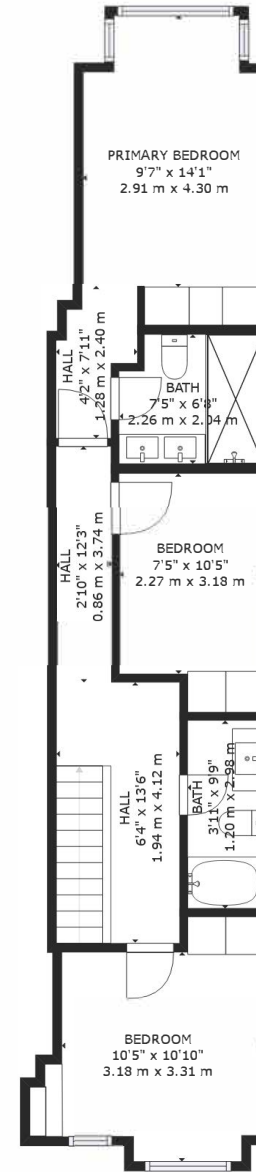

FLOOR 1 - LOWER LEVEL

FLOOR 2 - MAIN LEVEL

FLOOR 3 - UPPER LEVEL

230 Willow Avenue

GROSS INTERNAL AREA
 FLOOR 1: 559 sq. ft, 52 m², FLOOR 2: 638 sq. ft, 59 m²
 FLOOR 3: 678 sq. ft, 63 m²
 TOTAL: 1874 sq. ft, 174 m²

SIZES AND DIMENSIONS ARE APPROXIMATE, ACTUAL MAY VARY.