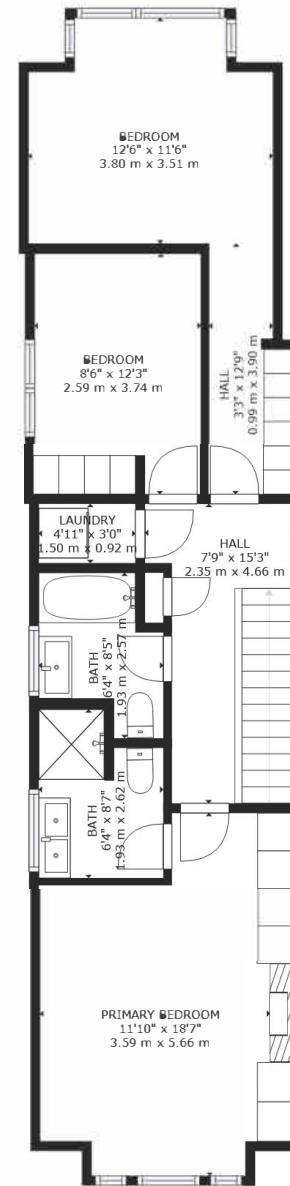

FLOOR 1 - LOWER LEVEL

FLOOR 2 - MAIN LEVEL

FLOOR 3 - UPPER LEVEL

232 Willow Avenue

GROSS INTERNAL AREA  
 FLOOR 1: 425 sq. ft, 39 m<sup>2</sup>, FLOOR 2: 778 sq. ft, 72 m<sup>2</sup>  
 FLOOR 3: 816 sq. ft, 76 m<sup>2</sup>  
 TOTAL: 2018 sq. ft, 187 m<sup>2</sup>

SIZES AND DIMENSIONS ARE APPROXIMATE, ACTUAL MAY VARY.