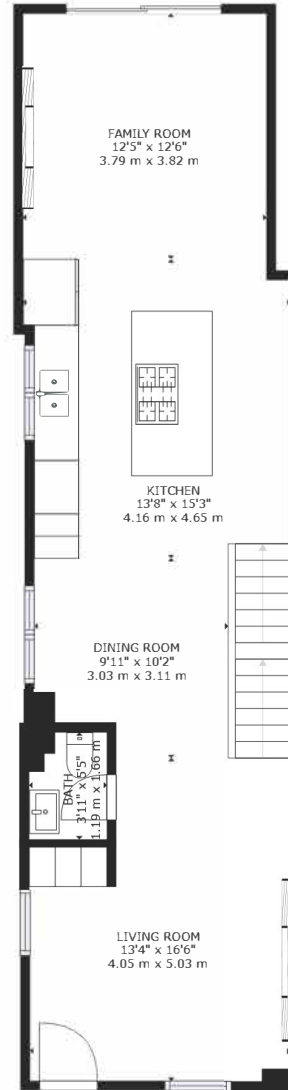

FLOOR 1 - LOWER LEVEL

FLOOR 2 - MAIN LEVEL

FLOOR 3 - UPPER LEVEL

232 Willow Avenue

GROSS INTERNAL AREA  
 FLOOR 1: 425 sq. ft, 39 m<sup>2</sup>, FLOOR 2: 778 sq. ft, 72 m<sup>2</sup>  
 FLOOR 3: 816 sq. ft, 76 m<sup>2</sup>  
 TOTAL: 2018 sq. ft, 187 m<sup>2</sup>

SIZES AND DIMENSIONS ARE APPROXIMATE, ACTUAL MAY VARY.