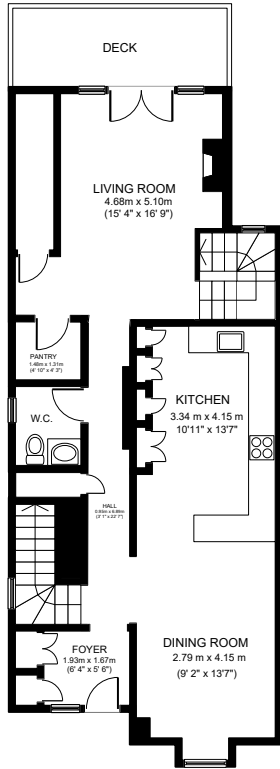

25 Richard Avenue

Lower Level

FLOOR AREA 73.4 SQ.M. (790 SQ.FT.) APPROX

Main Level

FLOOR AREA 79.9 SQ.M. (860 SQ.FT.) APPROX

Upper Level

FLOOR AREA 79.7 SQ.M. (858 SQ.FT.) APPROX

Rooftop Level

FLOOR AREA 4.7 SQ.M. (50 SQ.FT.) APPROX

TOTAL FLOOR AREA 237.7 SQ.M. (2,558 SQ.FT.) APPROX

SIZES AND DIMENSIONS ARE APPROXIMATE, ACTUAL MAY VARY.