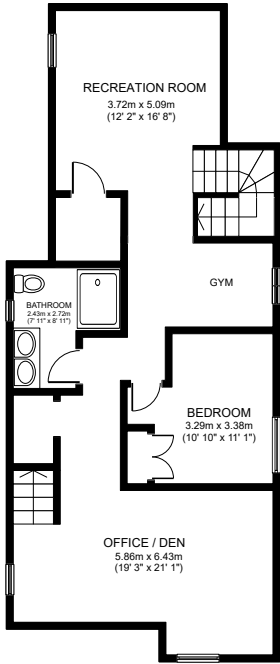

25 Richard Avenue

Lower Level

FLOOR AREA 73.4 SQ.M. (790 SQ.FT.) APPROX

Main Level

FLOOR AREA 79.9 SQ.M. (860 SQ.FT.) APPROX

Upper Level

FLOOR AREA 79.7 SQ.M. (858 SQ.FT.) APPROX

Rooftop Level

FLOOR AREA 4.7 SQ.M. (50 SQ.FT.) APPROX

TOTAL FLOOR AREA 237.7 SQ.M. (2,558 SQ.FT.) APPROX

SIZES AND DIMENSIONS ARE APPROXIMATE, ACTUAL MAY VARY.