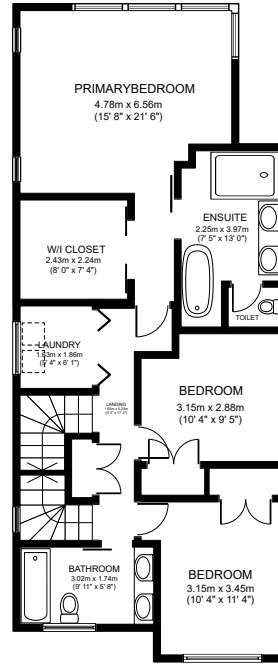

25 Richard Avenue

Lower Level

FLOOR AREA 73.4 SQ.M. (790 SQ.FT.) APPROX

Main Level

FLOOR AREA 79.9 SQ.M. (860 SQ.FT.) APPROX

Upper Level

FLOOR AREA 79.7 SQ.M. (858 SQ.FT.) APPROX

Rooftop Level

FLOOR AREA 4.7 SQ.M. (50 SQ.FT.) APPROX

TOTAL FLOOR AREA 237.7 SQ.M. (2,558 SQ.FT.) APPROX

SIZES AND DIMENSIONS ARE APPROXIMATE, ACTUAL MAY VARY.