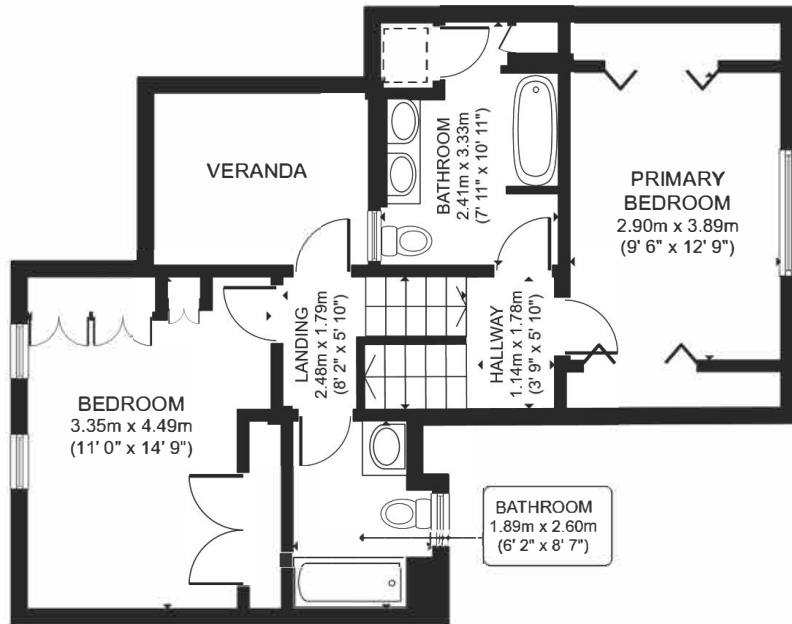

FLOOR 1 - LOWER LEVEL

FLOOR 2 - MAIN LEVEL

FLOOR 3 - UPPER LEVEL

101 Golfview Avenue

GROSS INTERNAL AREA
 FLOOR 1 141.9 m² (451 sq.ft.) FLOOR 2 51.0 m² (549 sq.ft.) FLOOR 3 51.4 m² (553 sq.ft.)
 EXCLUDED AREAS : VERANDA 6.8 m² (73 sq.ft.)
 TOTAL : 144.3 m² (1,553 sq.ft.)

SIZES AND DIMENSIONS ARE APPROXIMATE, ACTUAL MAY VARY.