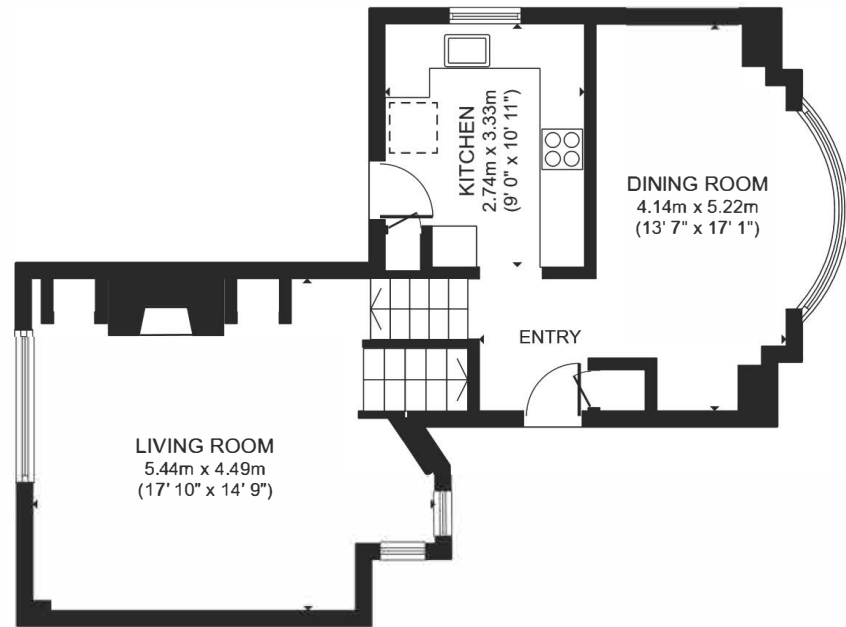

FLOOR 1 - LOWER LEVEL

FLOOR 2 - MAIN LEVEL

FLOOR 3 - UPPER LEVEL

101 Golfview Avenue

GROSS INTERNAL AREA
 FLOOR 1 141.9 m² (451 sq.ft.) FLOOR 2 51.0 m² (549 sq.ft.) FLOOR 3 51.4 m² (553 sq.ft.)
 EXCLUDED AREAS : VERANDA 6.8 m² (73 sq.ft.)
 TOTAL : 144.3 m² (1,553 sq.ft.)

SIZES AND DIMENSIONS ARE APPROXIMATE, ACTUAL MAY VARY.