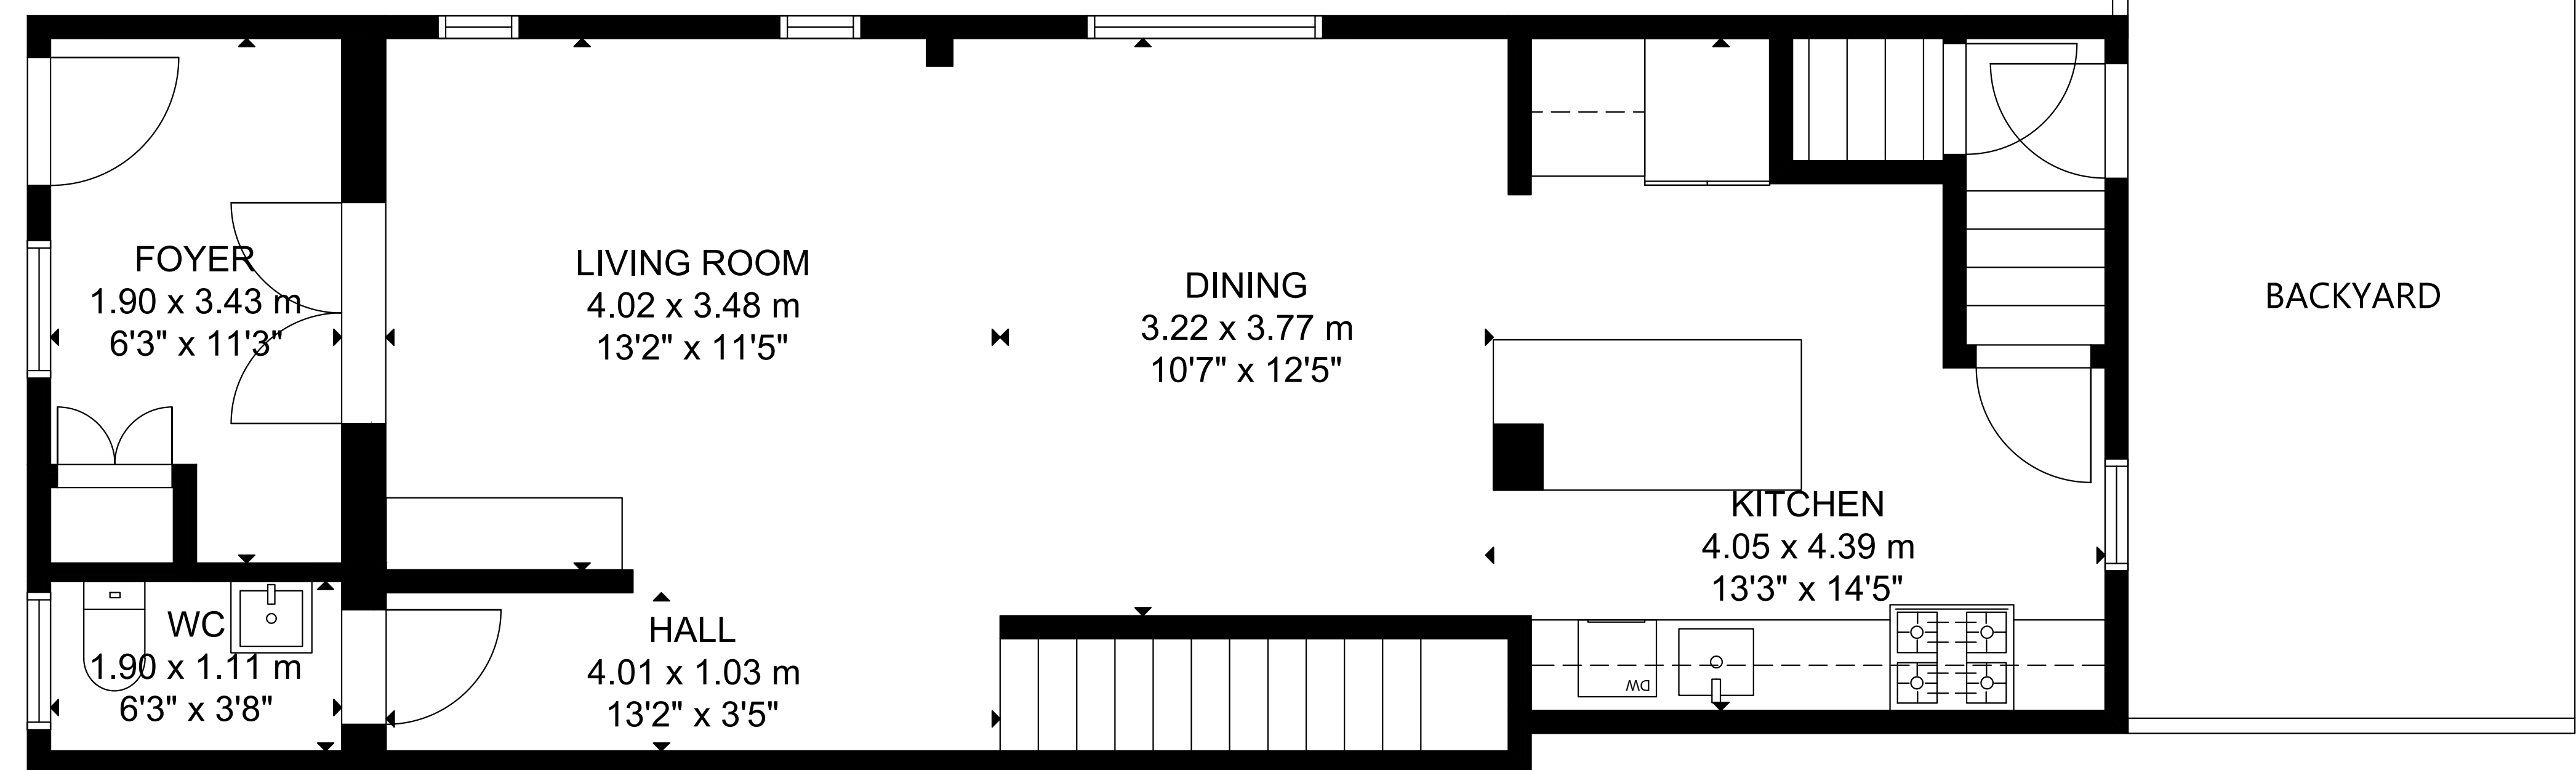

1504 Dundas Street East

GROSS EXTERNAL AREA
TOTAL: 181 m²/1,950 sq ft
LOWER LEVEL: 51 m²/550 sq ft, MAIN LEVEL: 67 m²/721 sq ft
UPPER LEVEL: 63 m²/679 sq ft
SIZE AND DIMENSIONS ARE APPROXIMATE, ACTUAL MAY VARY.