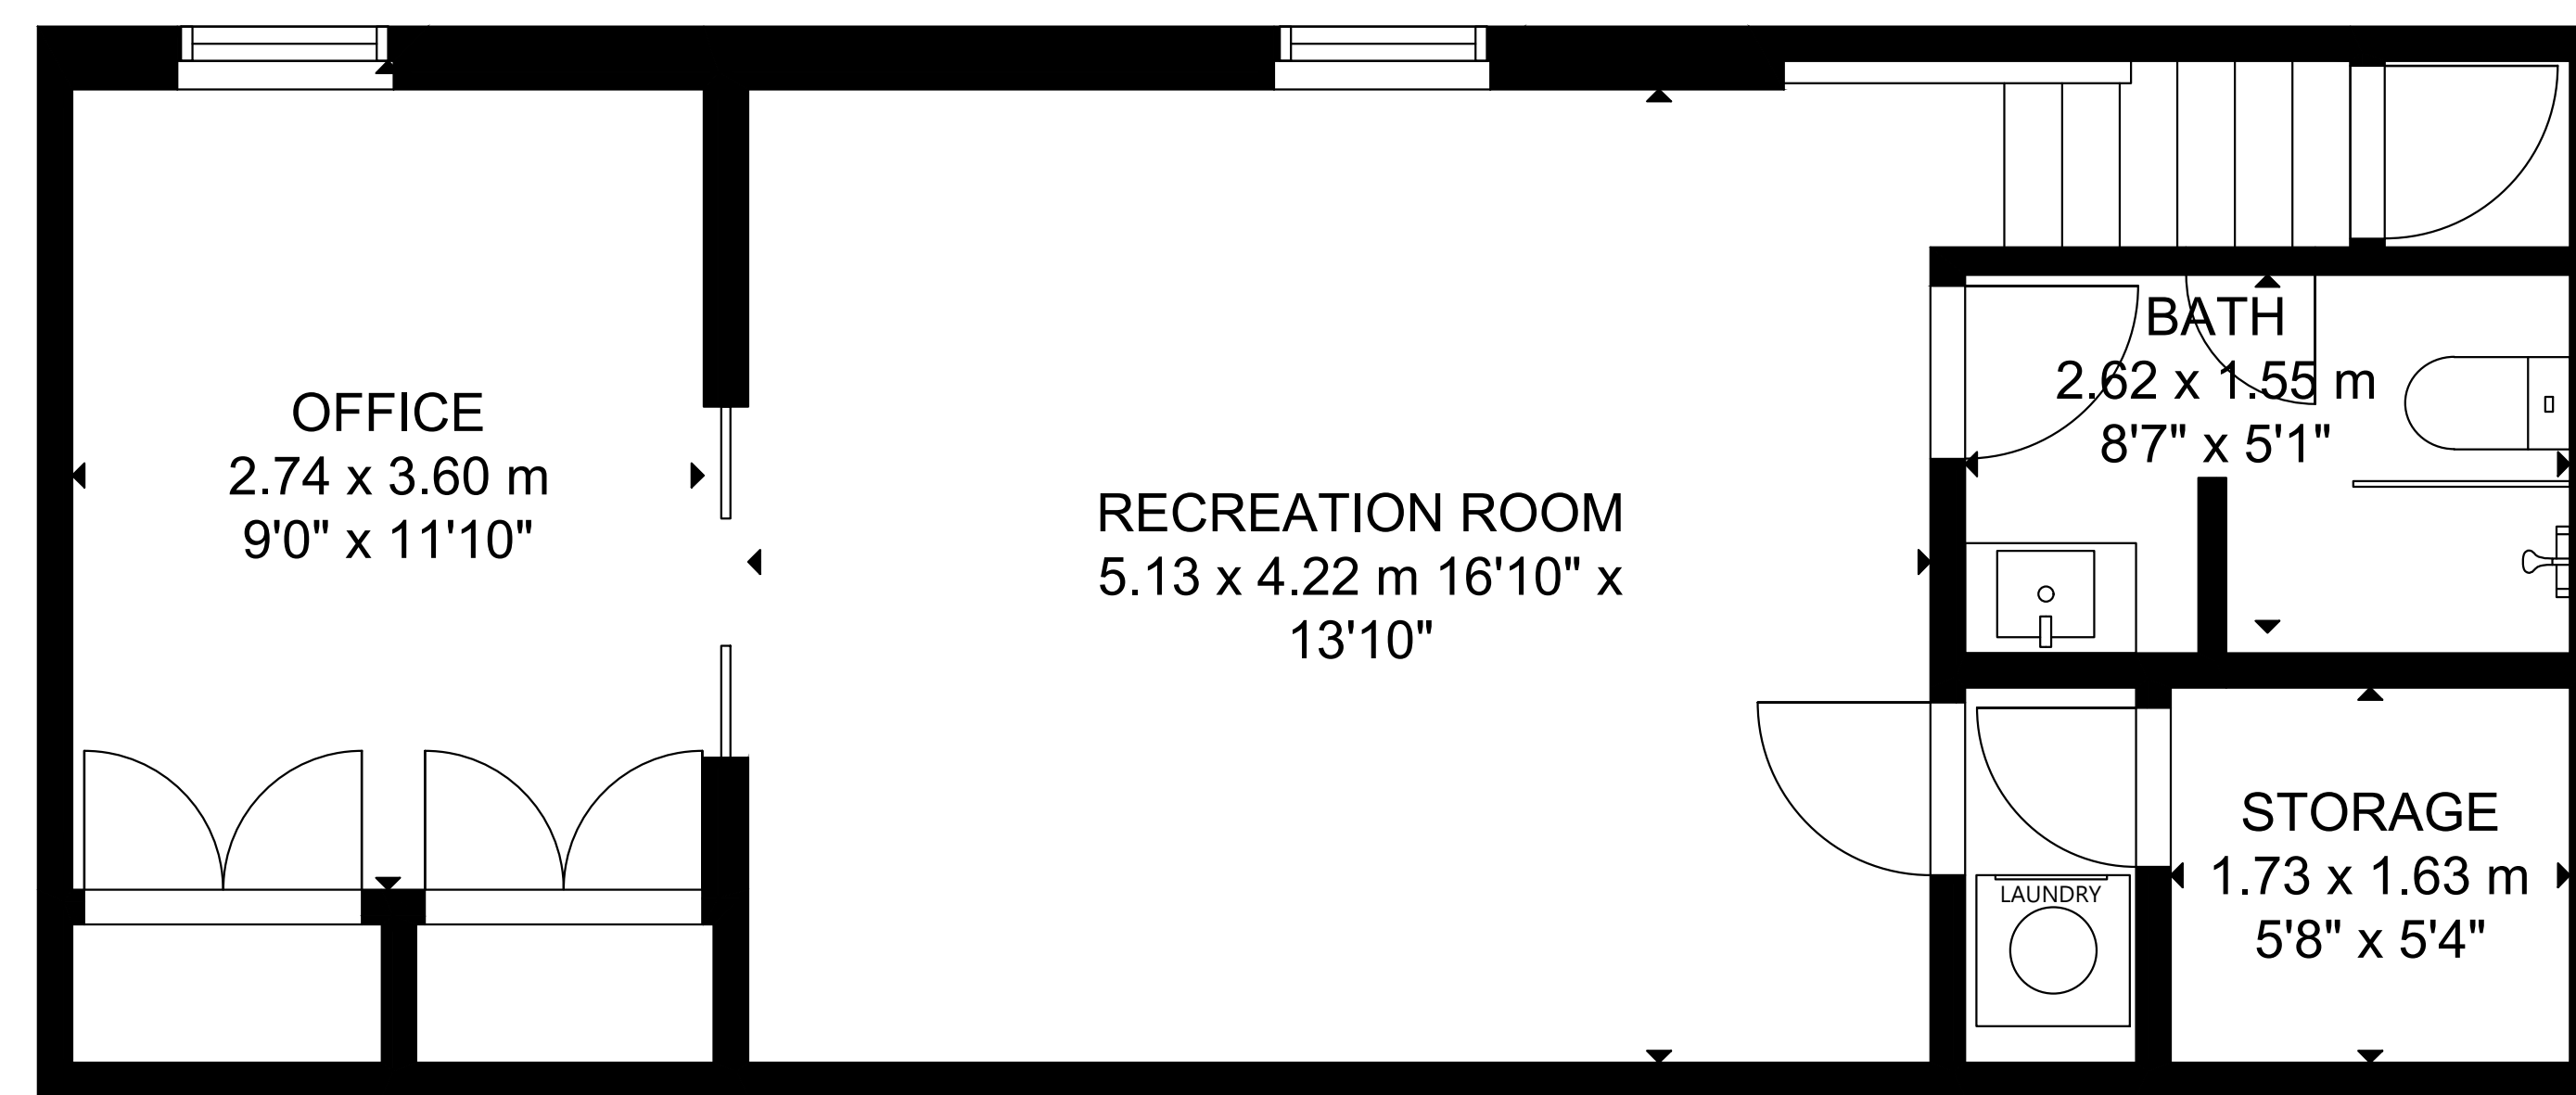

1504 Dundas Street East

GROSS EXTERNAL AREA
TOTAL: 181 m²/1,950 sq ft
LOWER LEVEL: 51 m²/550 sq ft, MAIN LEVEL: 67 m²/721 sq ft
UPPER LEVEL: 63 m²/679 sq ft
SIZE AND DIMENSIONS ARE APPROXIMATE, ACTUAL MAY VARY.