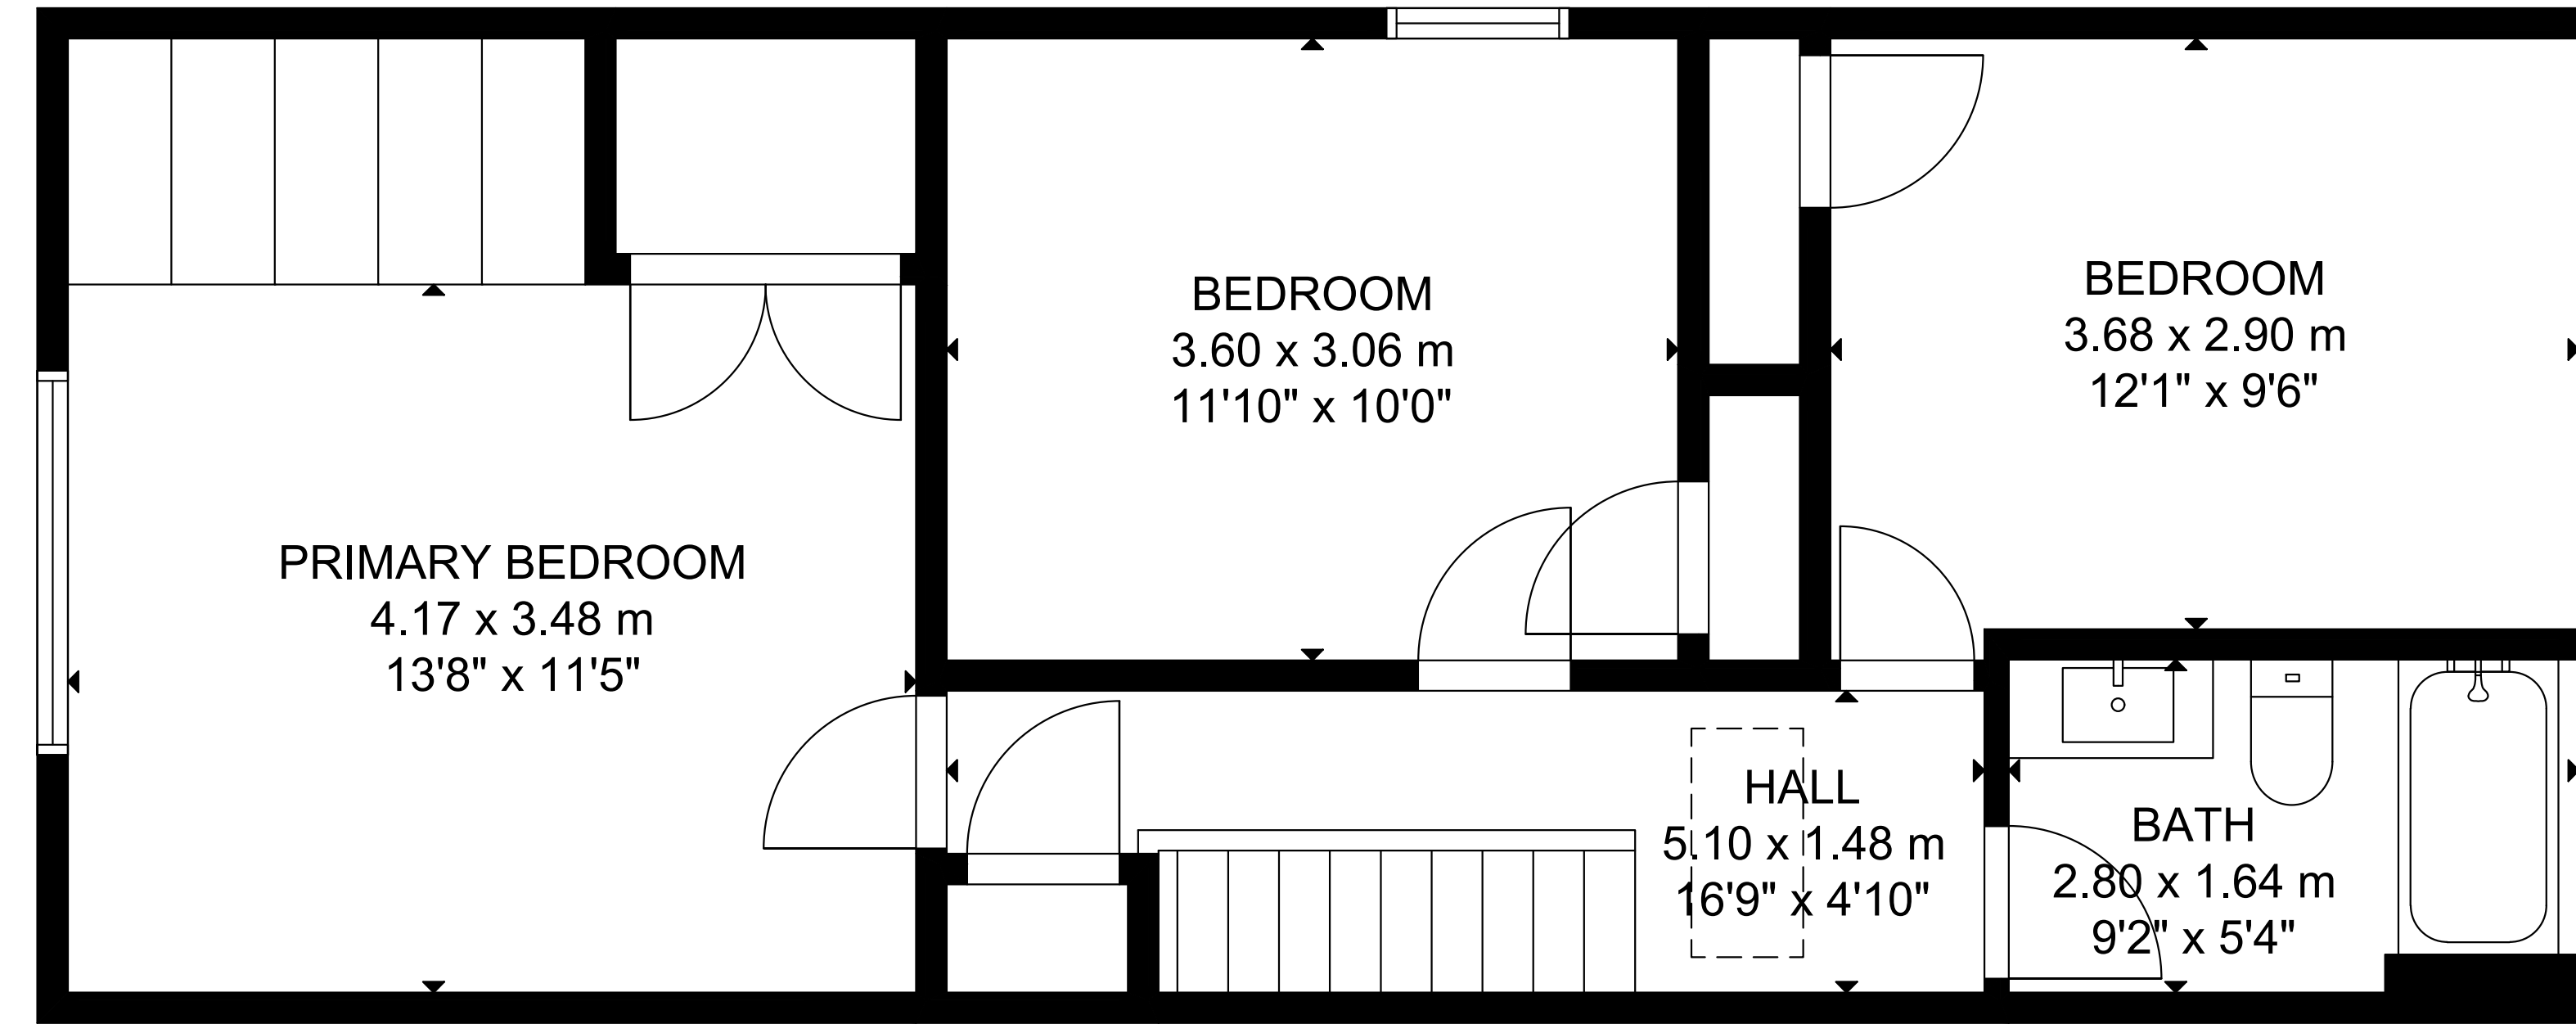

1504 Dundas Street East

GROSS EXTERNAL AREA
TOTAL: 181 m²/1,950 sq ft
LOWER LEVEL: 51 m²/550 sq ft, MAIN LEVEL: 67 m²/721 sq ft
UPPER LEVEL: 63 m²/679 sq ft
SIZE AND DIMENSIONS ARE APPROXIMATE, ACTUAL MAY VARY.