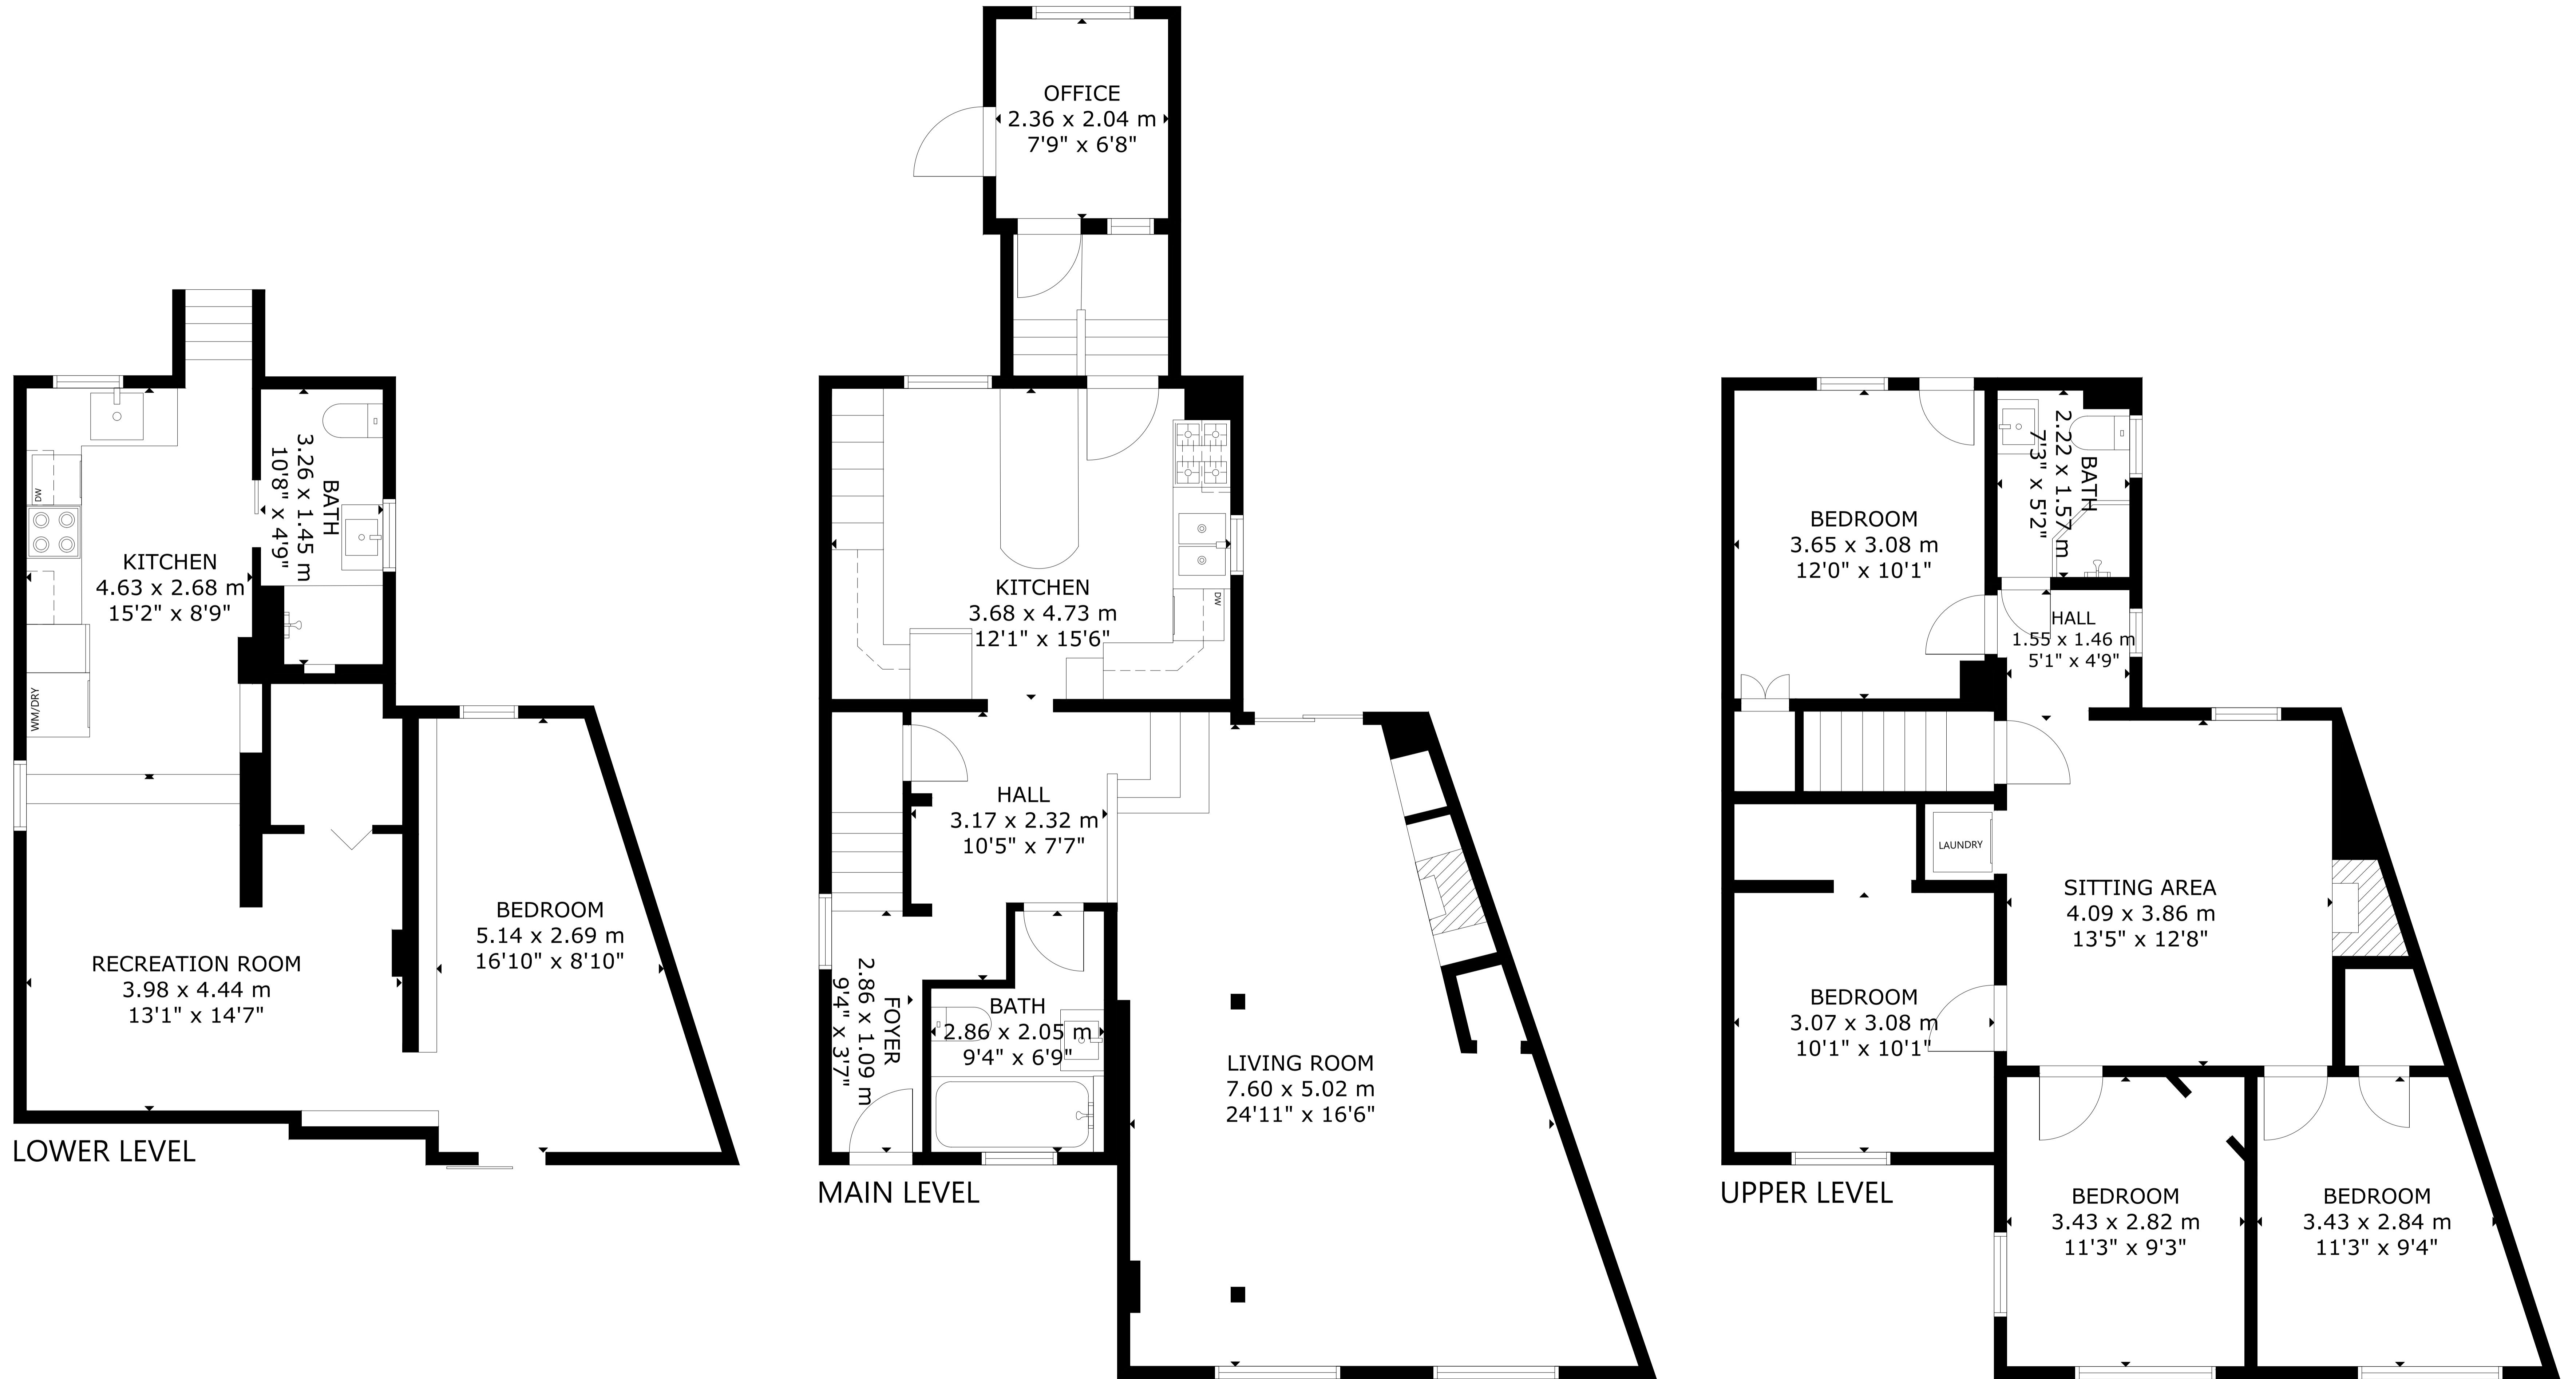

178 Golfview Avenue

GROSS EXTERNAL AREA
 TOTAL: 228 m²/2,451 sq ft
 LOWER FLOOR: 59 m²/635 sq ft, MAIN FLOOR: 89 m²/955 sq ft
 UPPER LEVEL 1: 80 m²/861 sq ft
 SIZE AND DIMENSIONS ARE APPROXIMATE, ACTUAL MAY VARY.