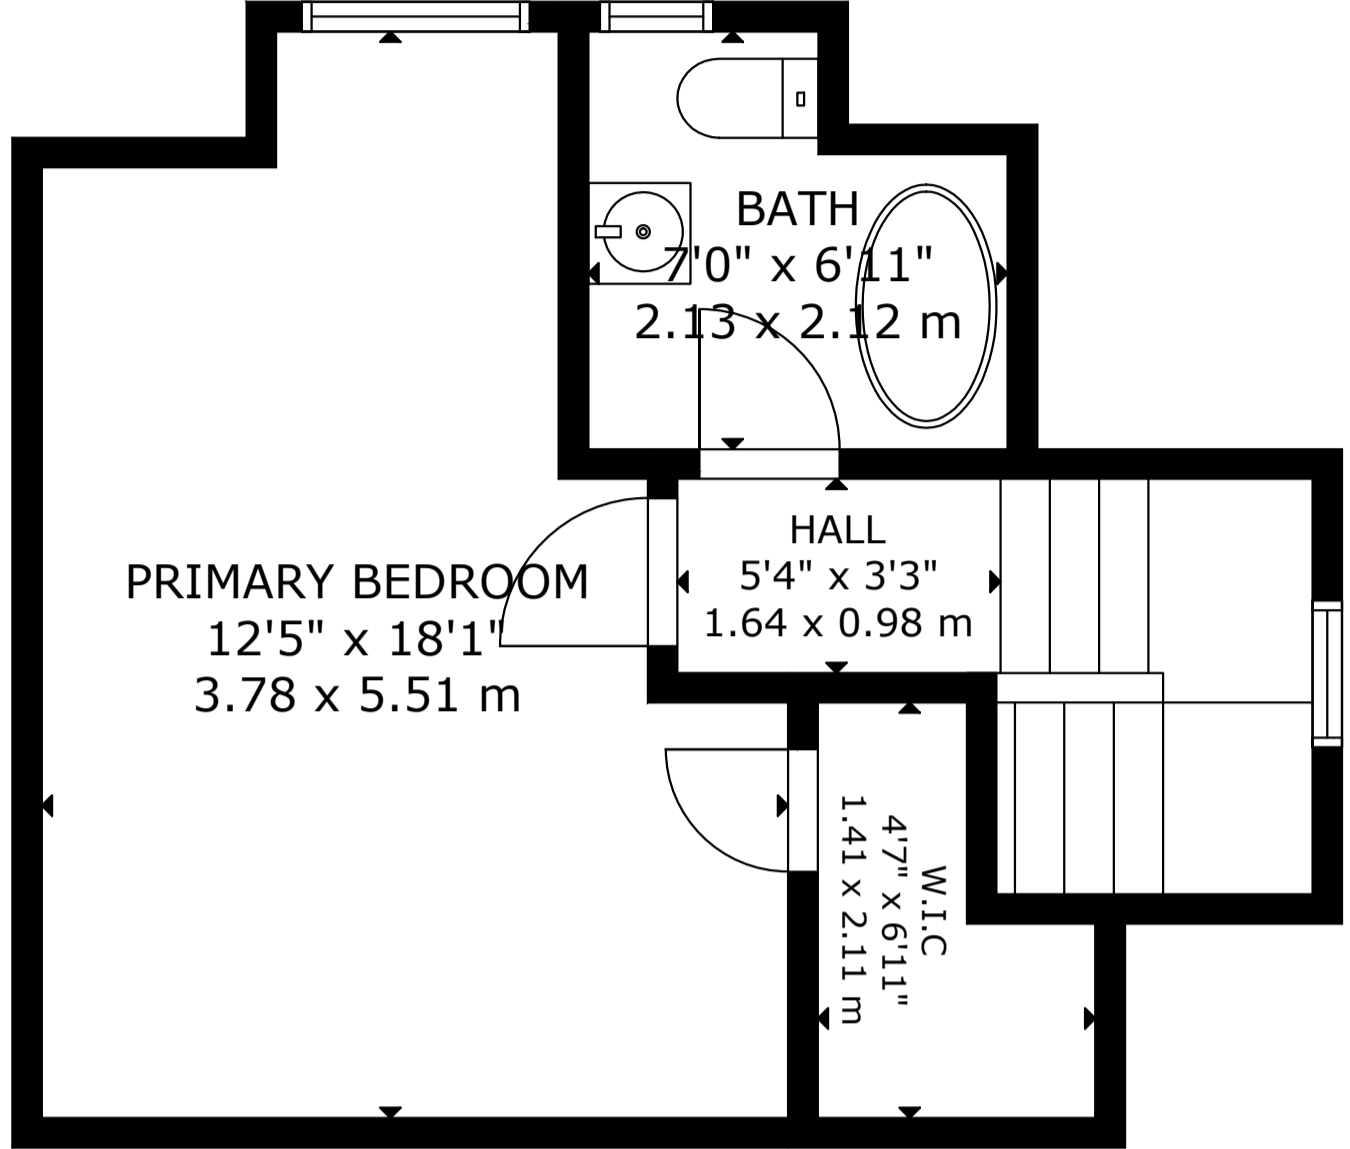

# 47 Pine Crescent, Toronto

GROSS EXTERNAL AREA  
 TOTAL: 229 m<sup>2</sup>/2,458 sq ft  
 LOWER FLOOR: 61 m<sup>2</sup>/653 sq ft, MAIN FLOOR: 65 m<sup>2</sup>/699 sq ft  
 UPPER LEVEL 1: 70 m<sup>2</sup>/751 sq ft, UPPER LEVEL 2: 33 m<sup>2</sup>/355 sq ft  
 SIZE AND DIMENSIONS ARE APPROXIMATE, ACTUAL MAY VARY.