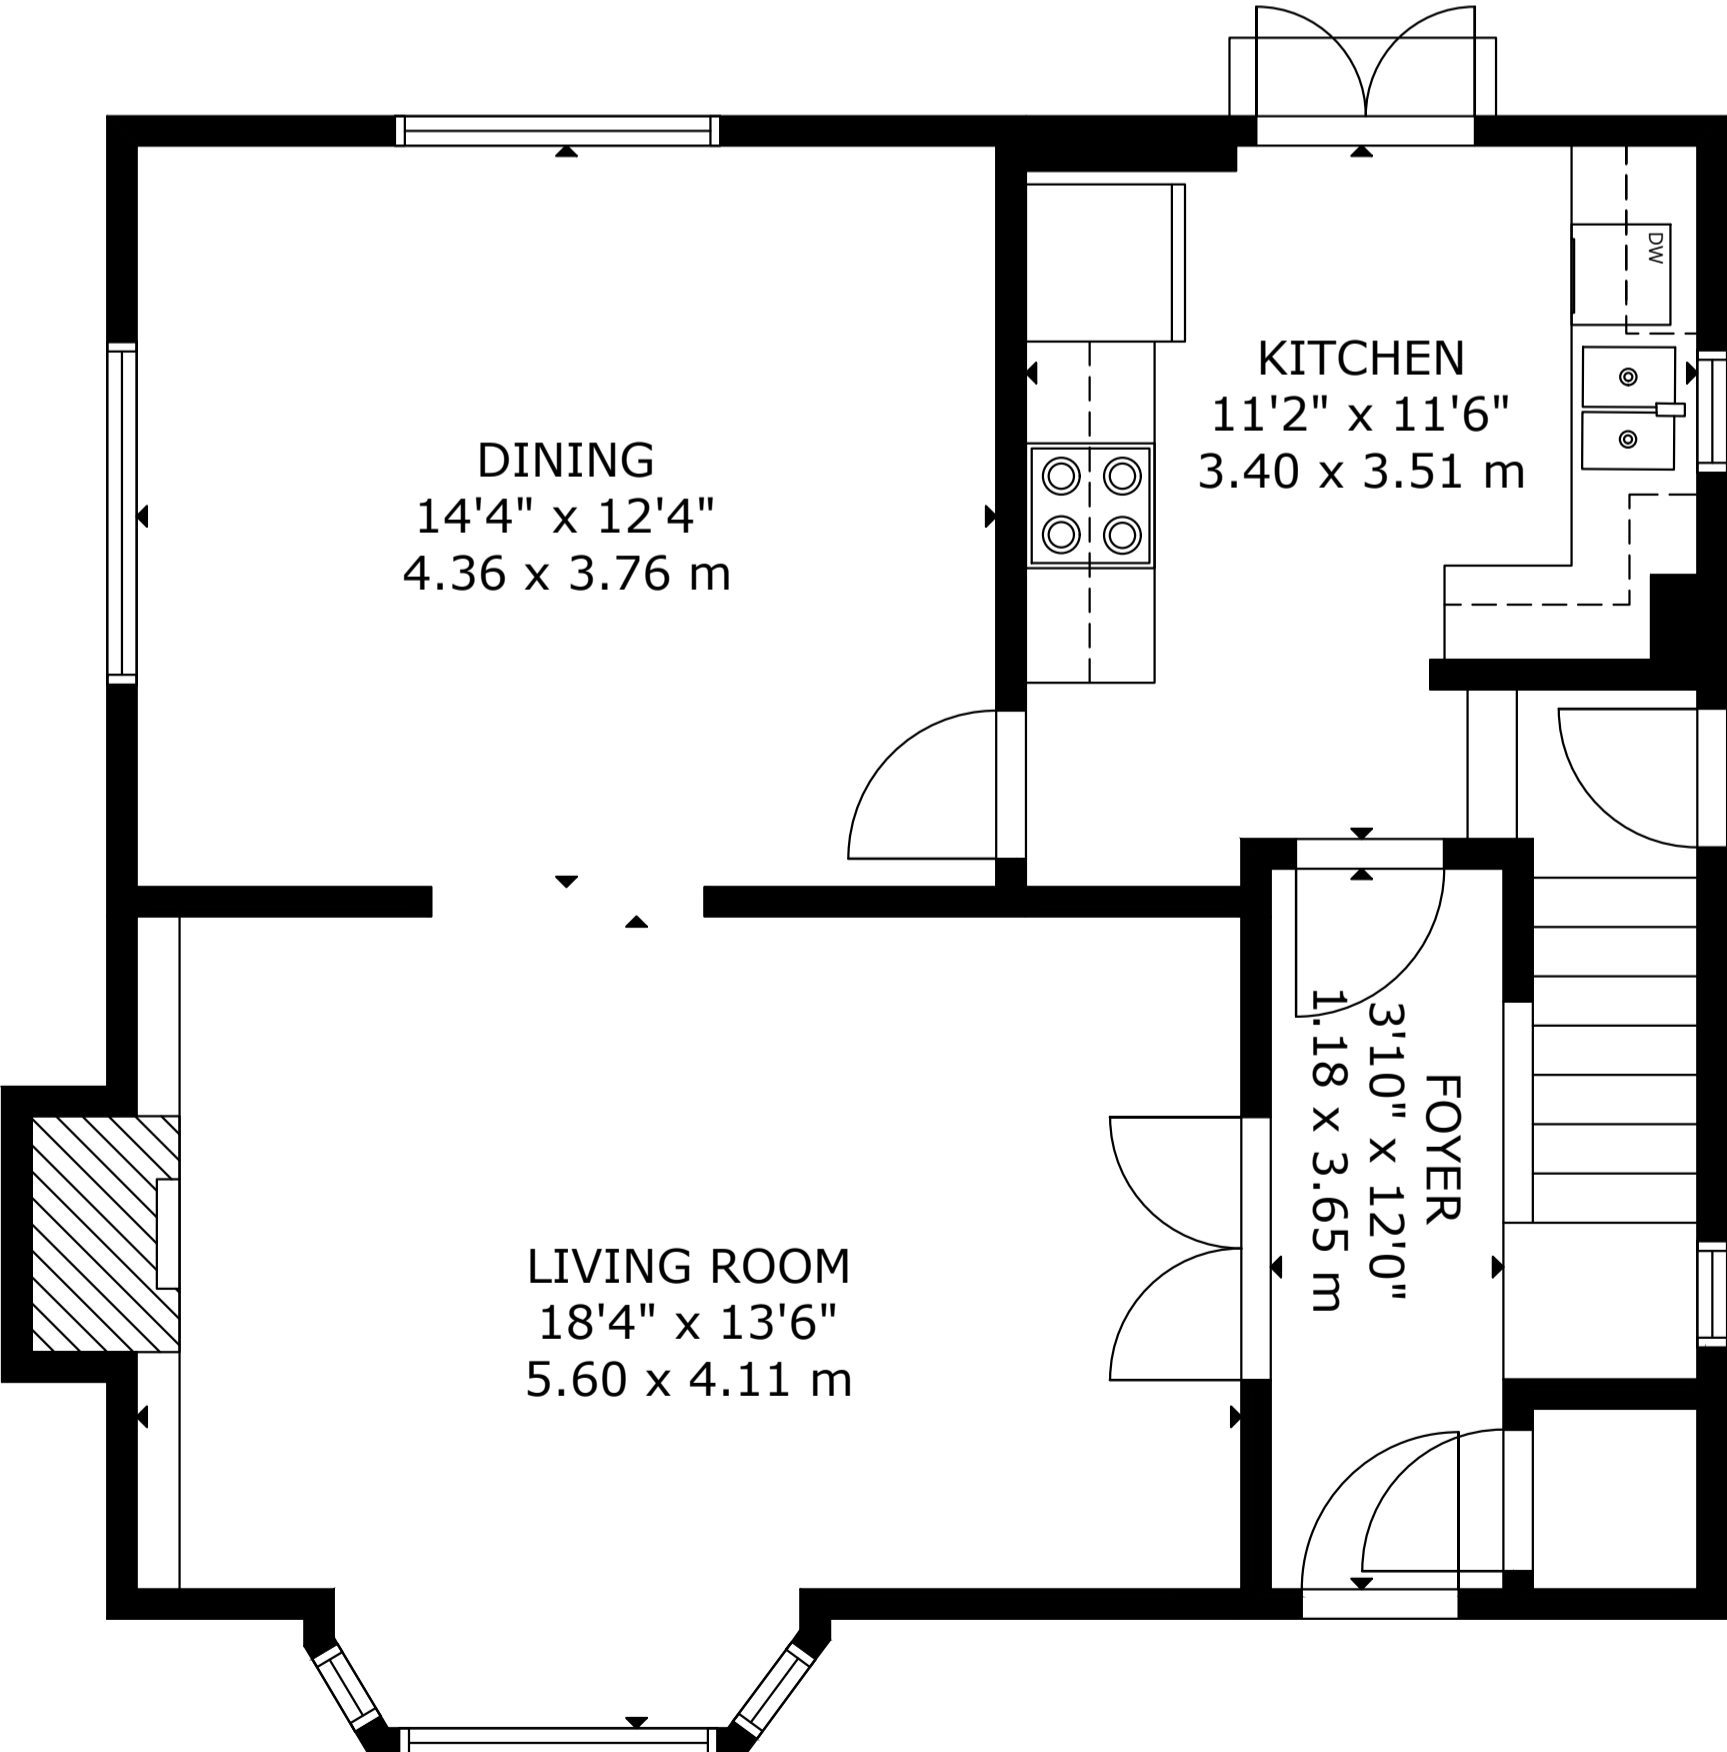

# 47 Pine Crescent, Toronto

GROSS EXTERNAL AREA  
 TOTAL: 229 m<sup>2</sup>/2,458 sq ft  
 LOWER FLOOR: 61 m<sup>2</sup>/653 sq ft, MAIN FLOOR: 65 m<sup>2</sup>/699 sq ft  
 UPPER LEVEL 1: 70 m<sup>2</sup>/751 sq ft, UPPER LEVEL 2: 33 m<sup>2</sup>/355 sq ft  
 SIZE AND DIMENSIONS ARE APPROXIMATE, ACTUAL MAY VARY.