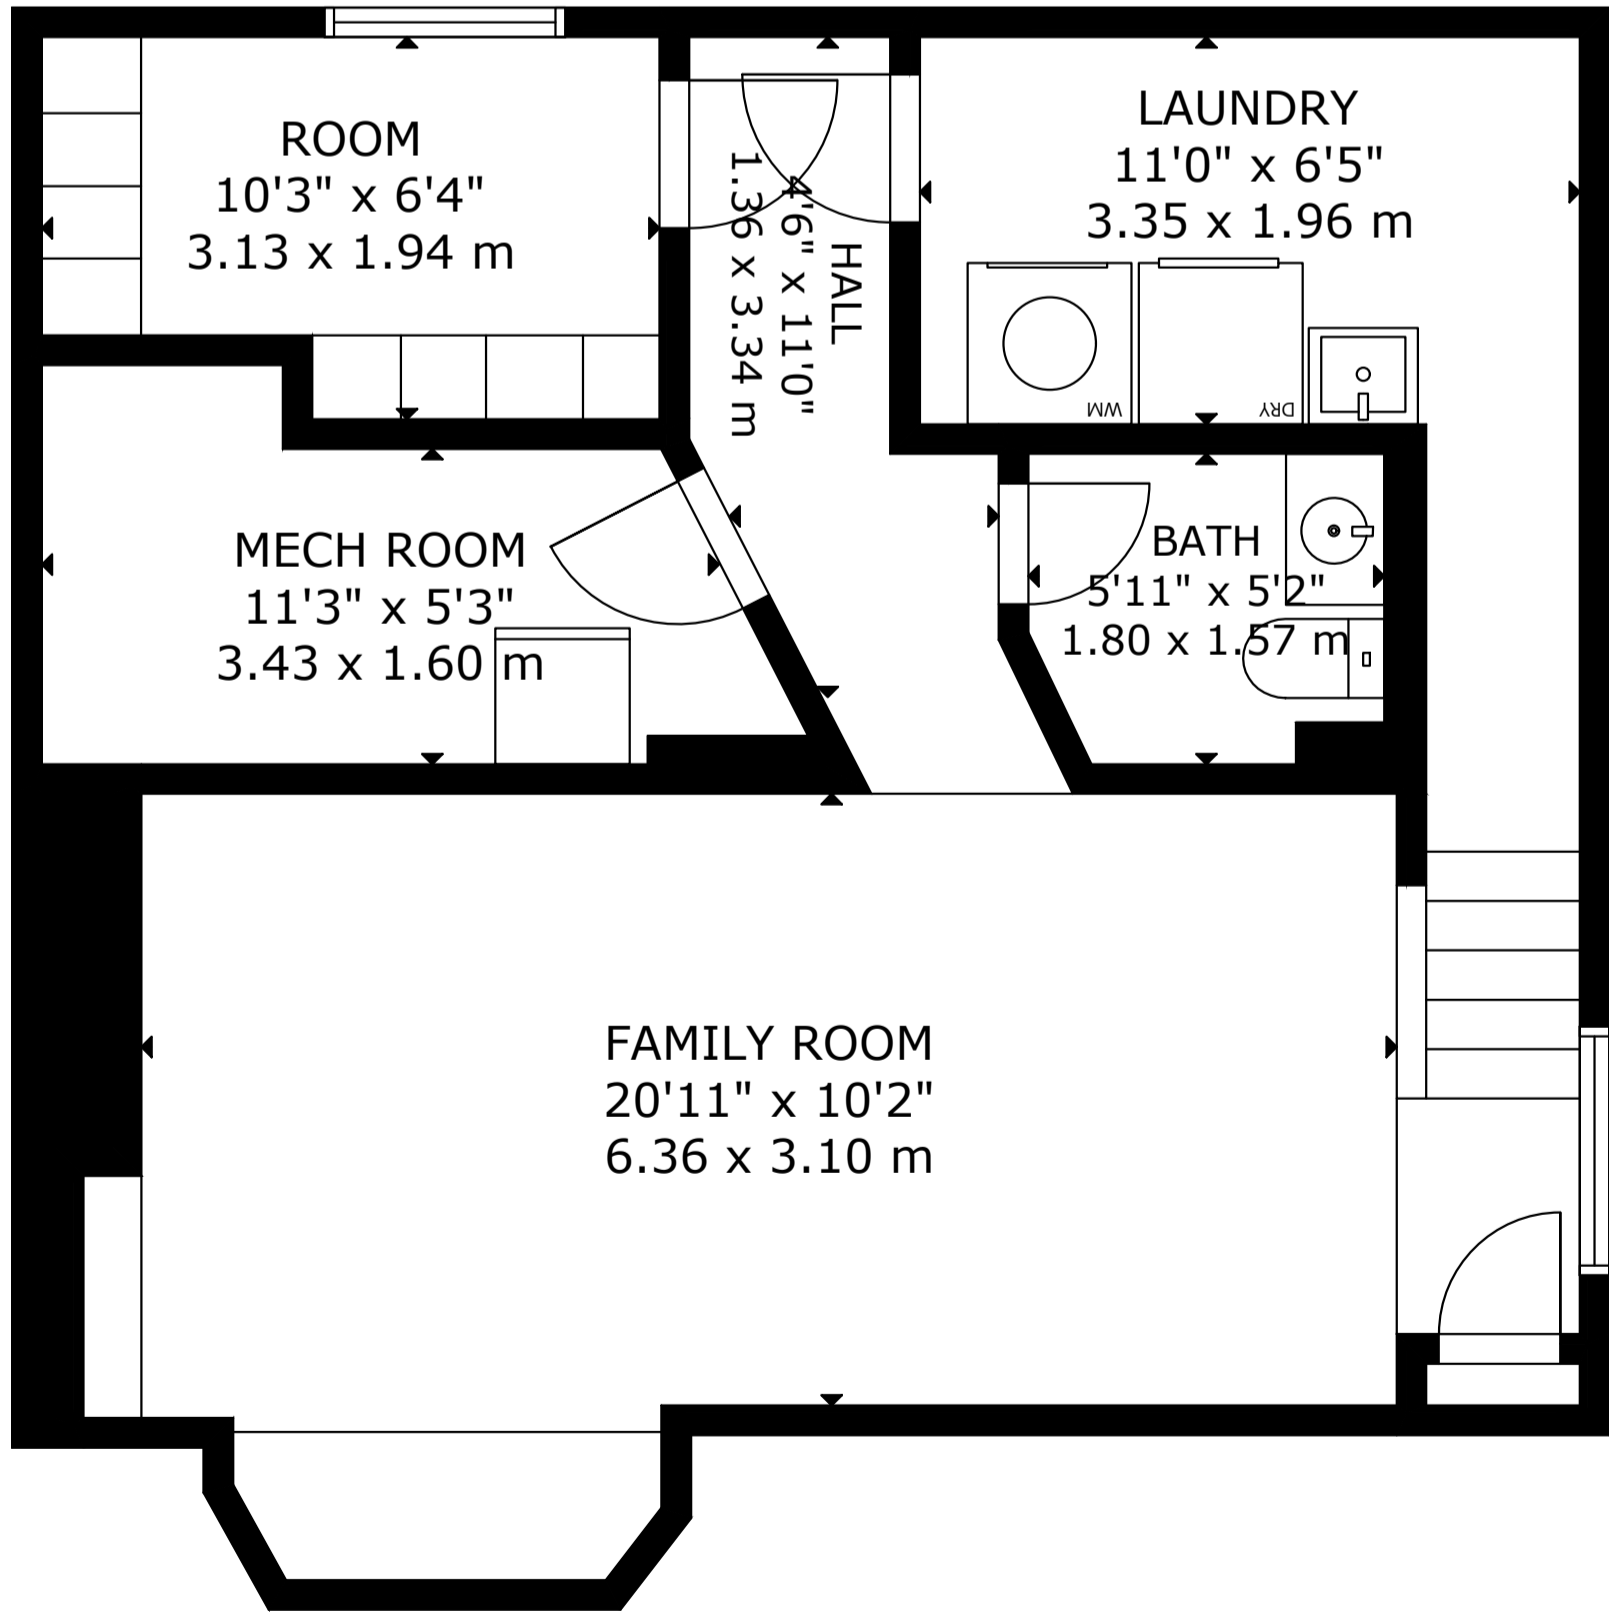

# 47 Pine Crescent, Toronto

GROSS EXTERNAL AREA  
 TOTAL: 229 m<sup>2</sup>/2,458 sq ft  
 LOWER FLOOR: 61 m<sup>2</sup>/653 sq ft, MAIN FLOOR: 65 m<sup>2</sup>/699 sq ft  
 UPPER LEVEL 1: 70 m<sup>2</sup>/751 sq ft, UPPER LEVEL 2: 33 m<sup>2</sup>/355 sq ft  
 SIZE AND DIMENSIONS ARE APPROXIMATE, ACTUAL MAY VARY.