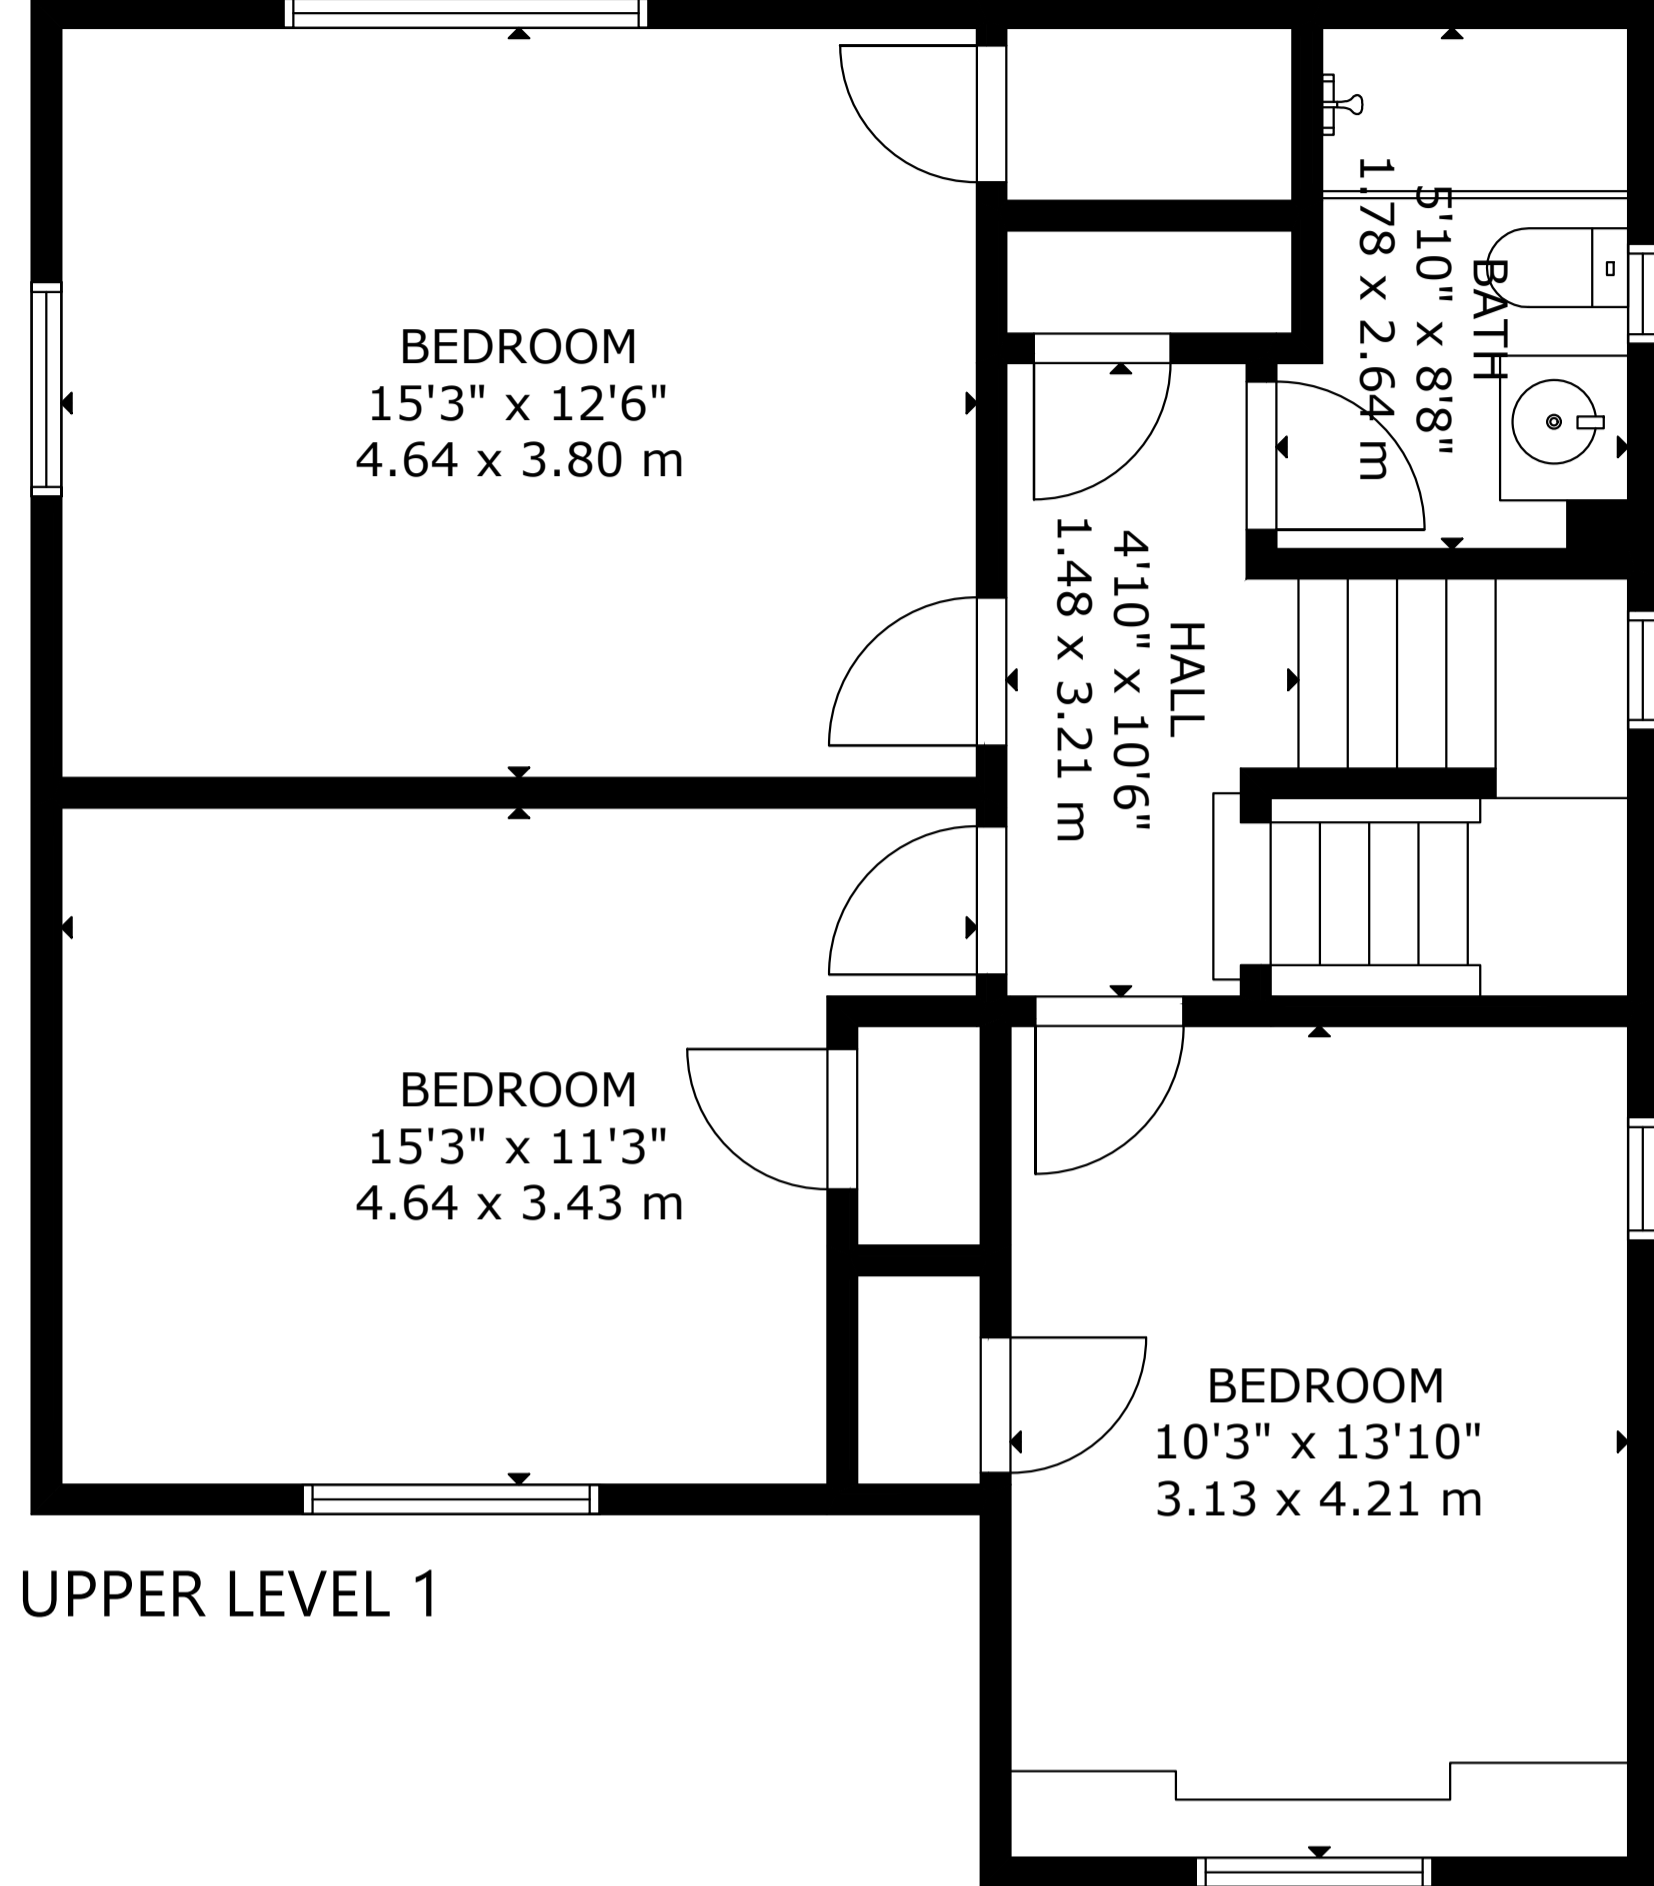

# 47 Pine Crescent, Toronto

GROSS EXTERNAL AREA  
 TOTAL: 229 m<sup>2</sup>/2,458 sq ft  
 LOWER FLOOR: 61 m<sup>2</sup>/653 sq ft, MAIN FLOOR: 65 m<sup>2</sup>/699 sq ft  
 UPPER LEVEL 1: 70 m<sup>2</sup>/751 sq ft, UPPER LEVEL 2: 33 m<sup>2</sup>/355 sq ft  
 SIZE AND DIMENSIONS ARE APPROXIMATE, ACTUAL MAY VARY.