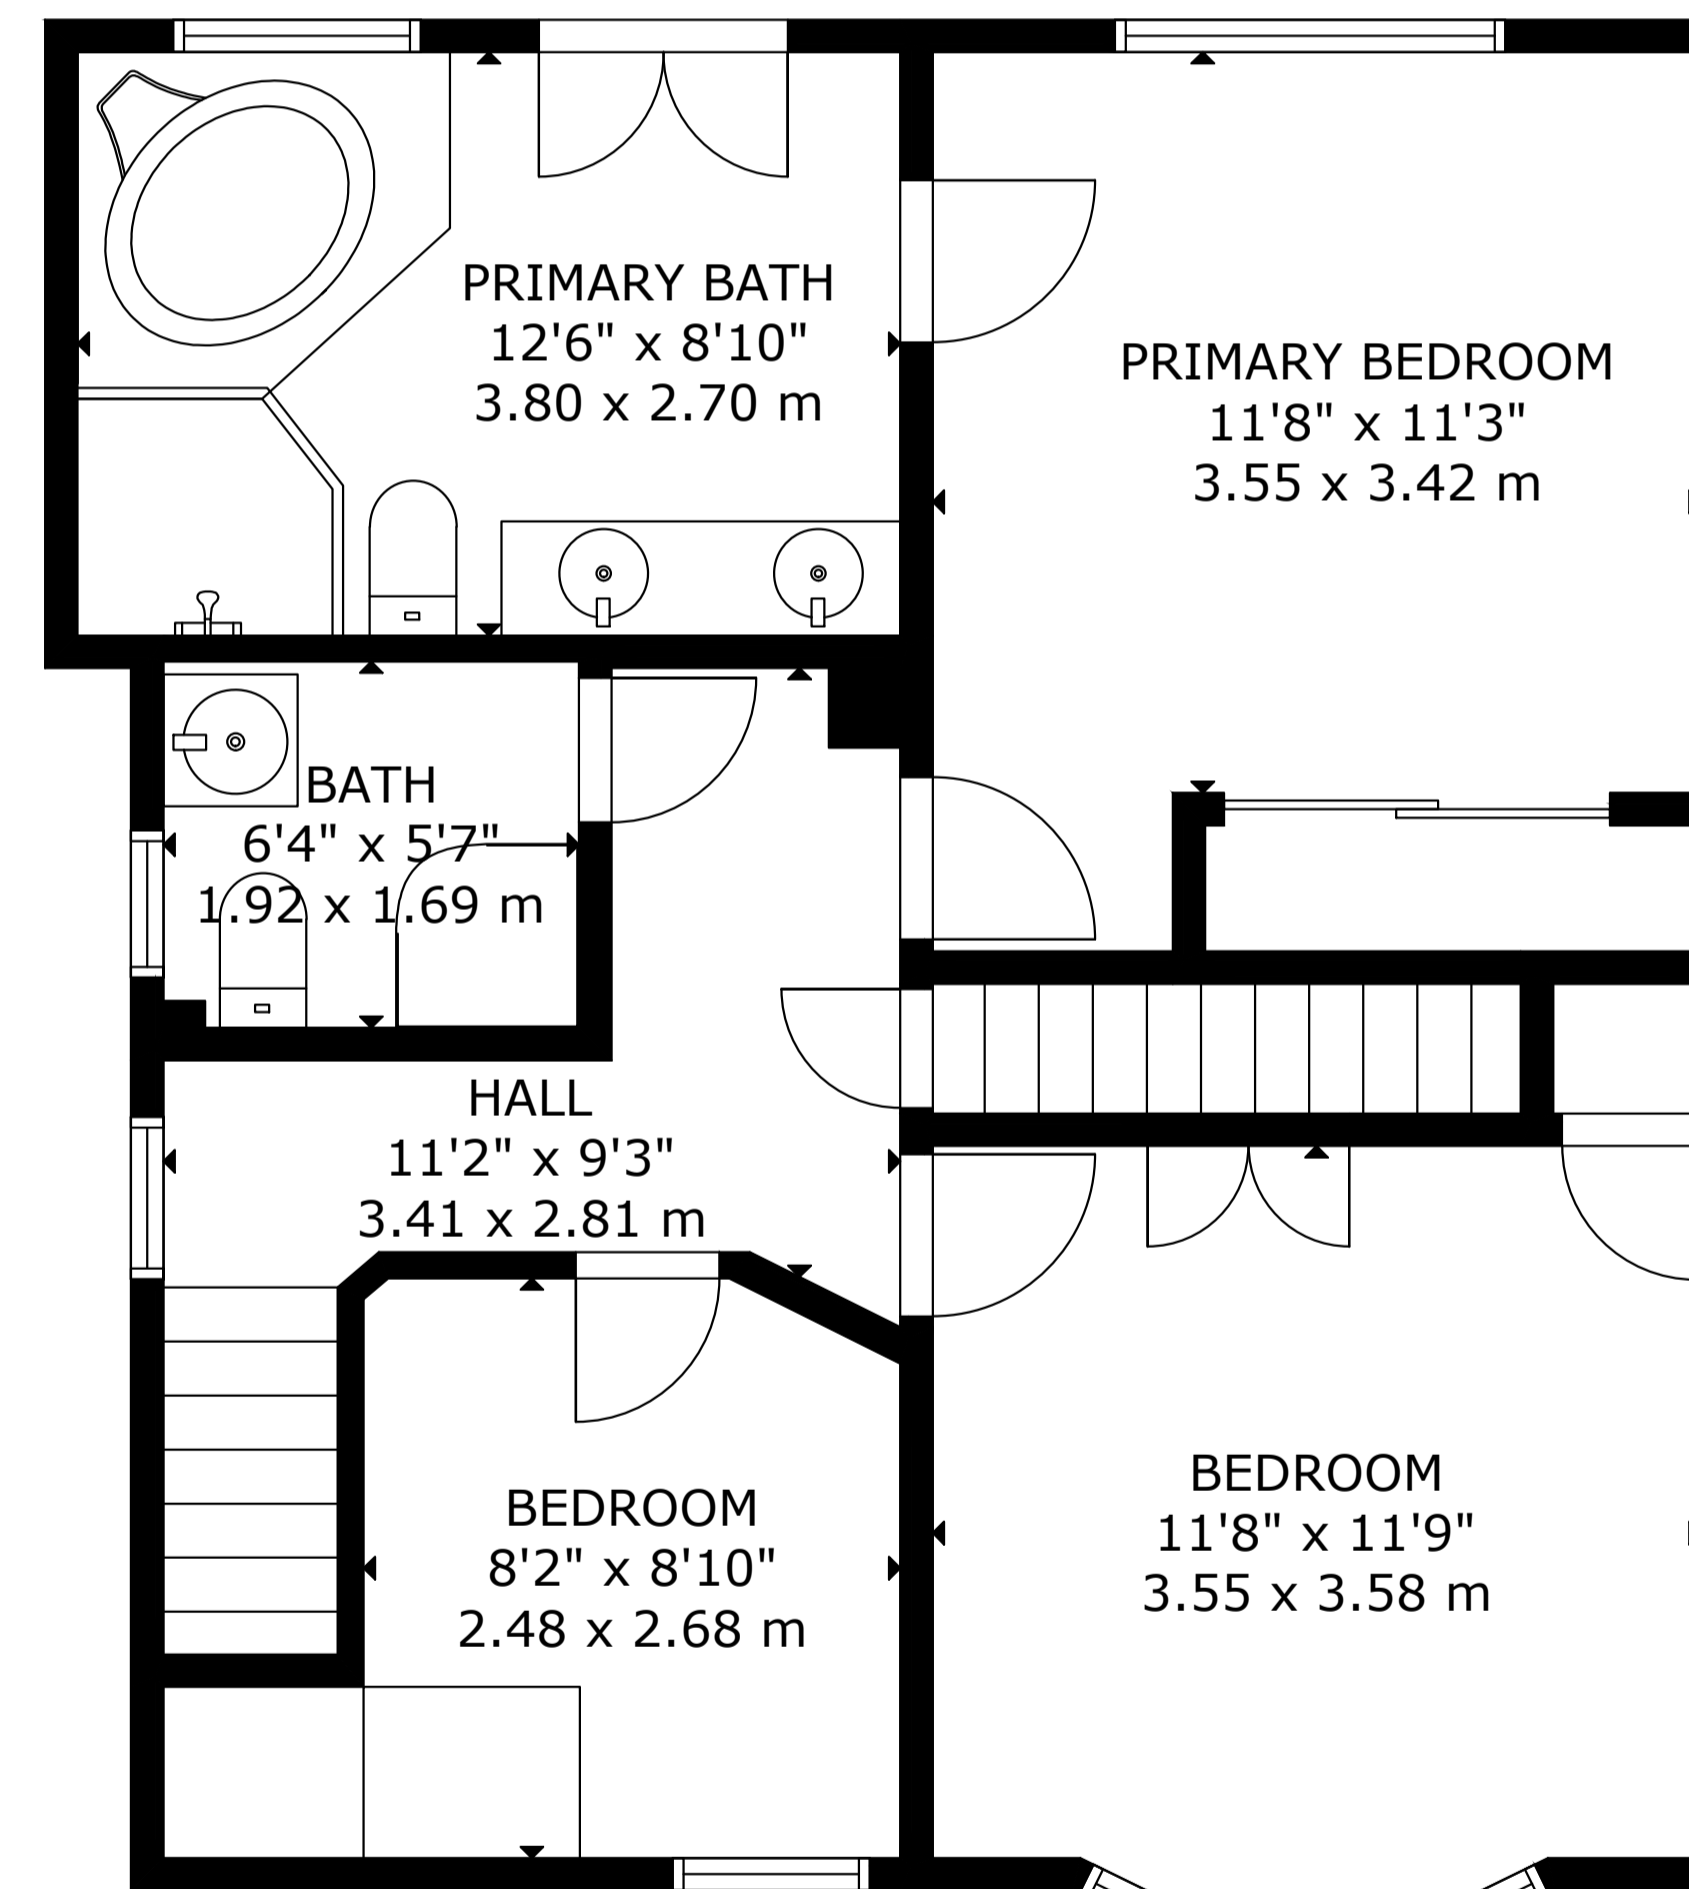

# 18 Heyworth Crescent

GROSS EXTERNAL AREA  
TOTAL: 248 m<sup>2</sup>/2,673 sq ft  
LOWER FLOOR: 57 m<sup>2</sup>/616 sq ft, MAIN FLOOR: 74 m<sup>2</sup>/802 sq ft  
UPPER LEVEL 1: 66 m<sup>2</sup>/707 sq ft, UPPER LEVEL 2: 51 m<sup>2</sup>/548 sq ft  
SIZE AND DIMENSIONS ARE APPROXIMATE, ACTUAL MAY VARY.