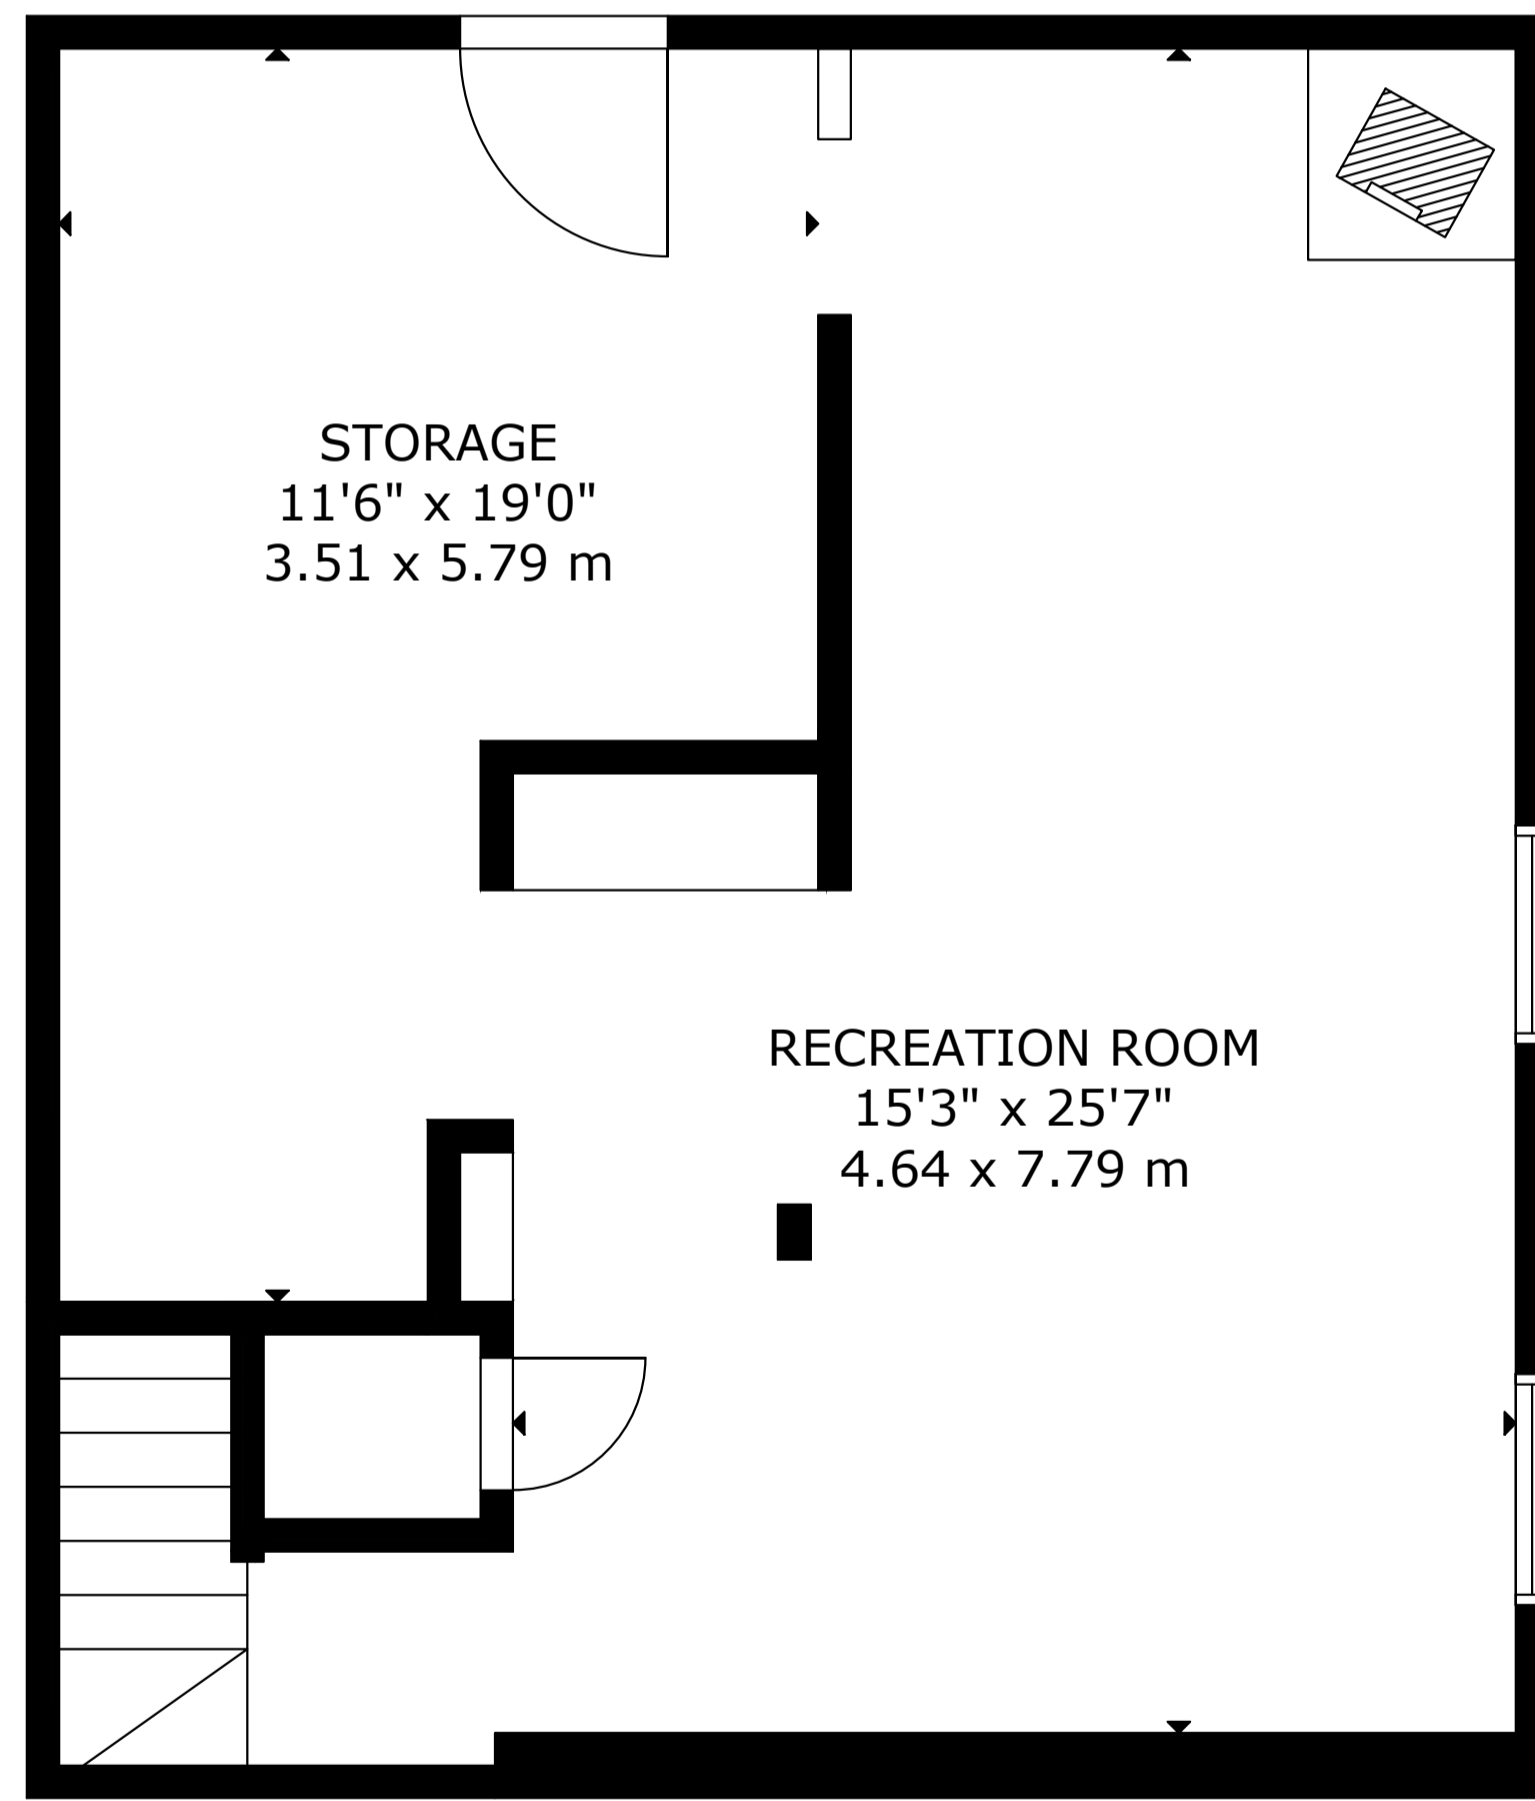

# 18 Heyworth Crescent

GROSS EXTERNAL AREA  
TOTAL: 248 m<sup>2</sup>/2,673 sq ft  
LOWER FLOOR: 57 m<sup>2</sup>/616 sq ft, MAIN FLOOR: 74 m<sup>2</sup>/802 sq ft  
UPPER LEVEL 1: 66 m<sup>2</sup>/707 sq ft, UPPER LEVEL 2: 51 m<sup>2</sup>/548 sq ft  
SIZE AND DIMENSIONS ARE APPROXIMATE, ACTUAL MAY VARY.