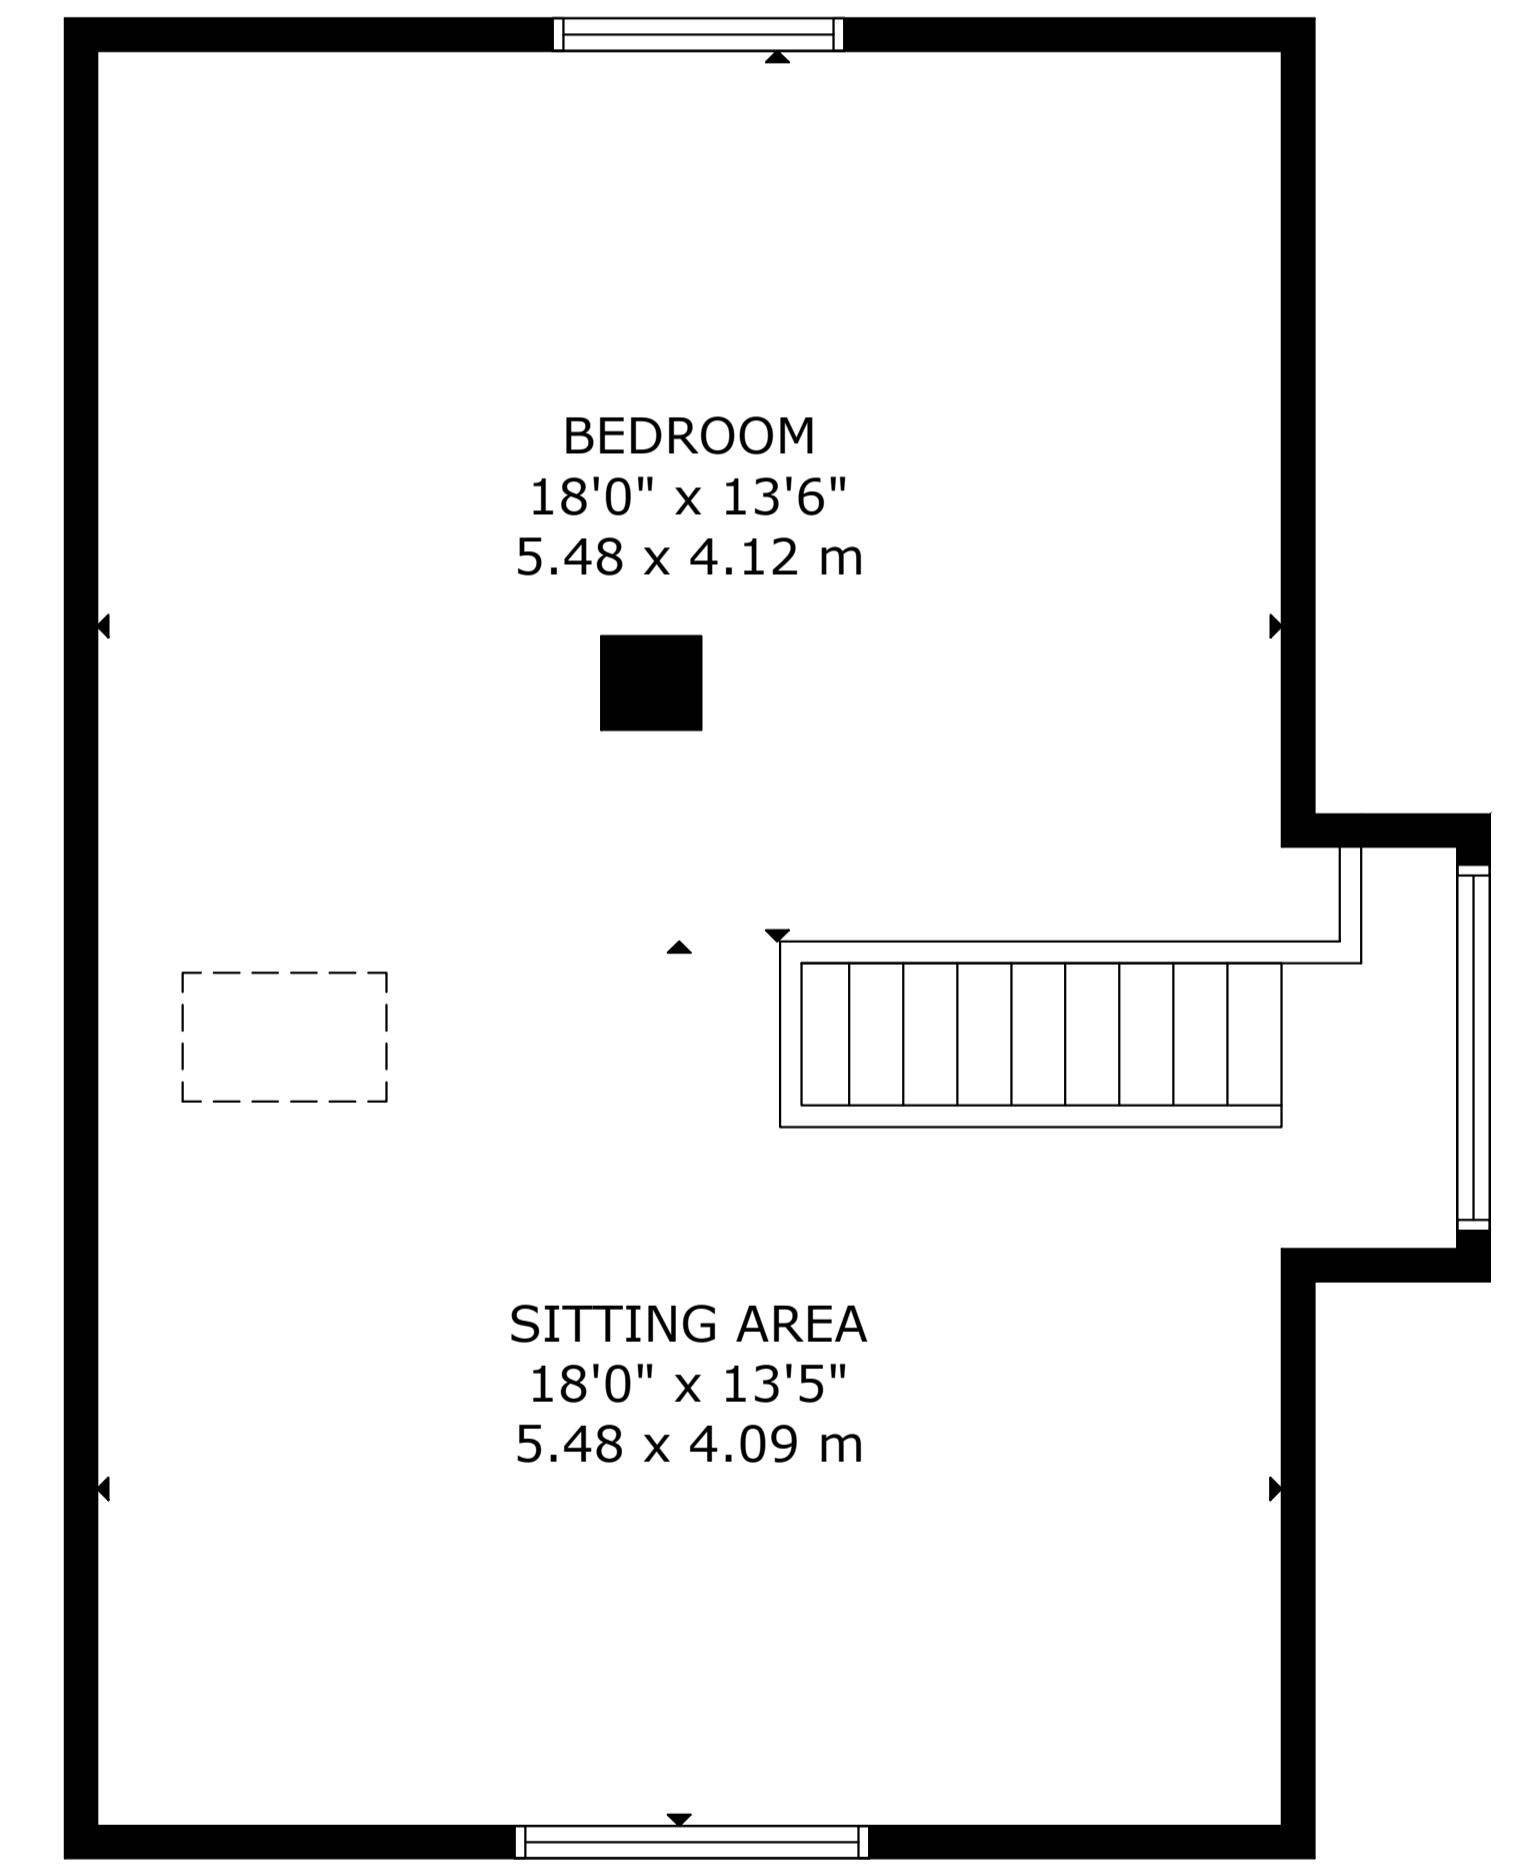

# 18 Heyworth Crescent

GROSS EXTERNAL AREA  
TOTAL: 248 m<sup>2</sup>/2,673 sq ft  
LOWER FLOOR: 57 m<sup>2</sup>/616 sq ft, MAIN FLOOR: 74 m<sup>2</sup>/802 sq ft  
UPPER LEVEL 1: 66 m<sup>2</sup>/707 sq ft, UPPER LEVEL 2: 51 m<sup>2</sup>/548 sq ft  
SIZE AND DIMENSIONS ARE APPROXIMATE, ACTUAL MAY VARY.