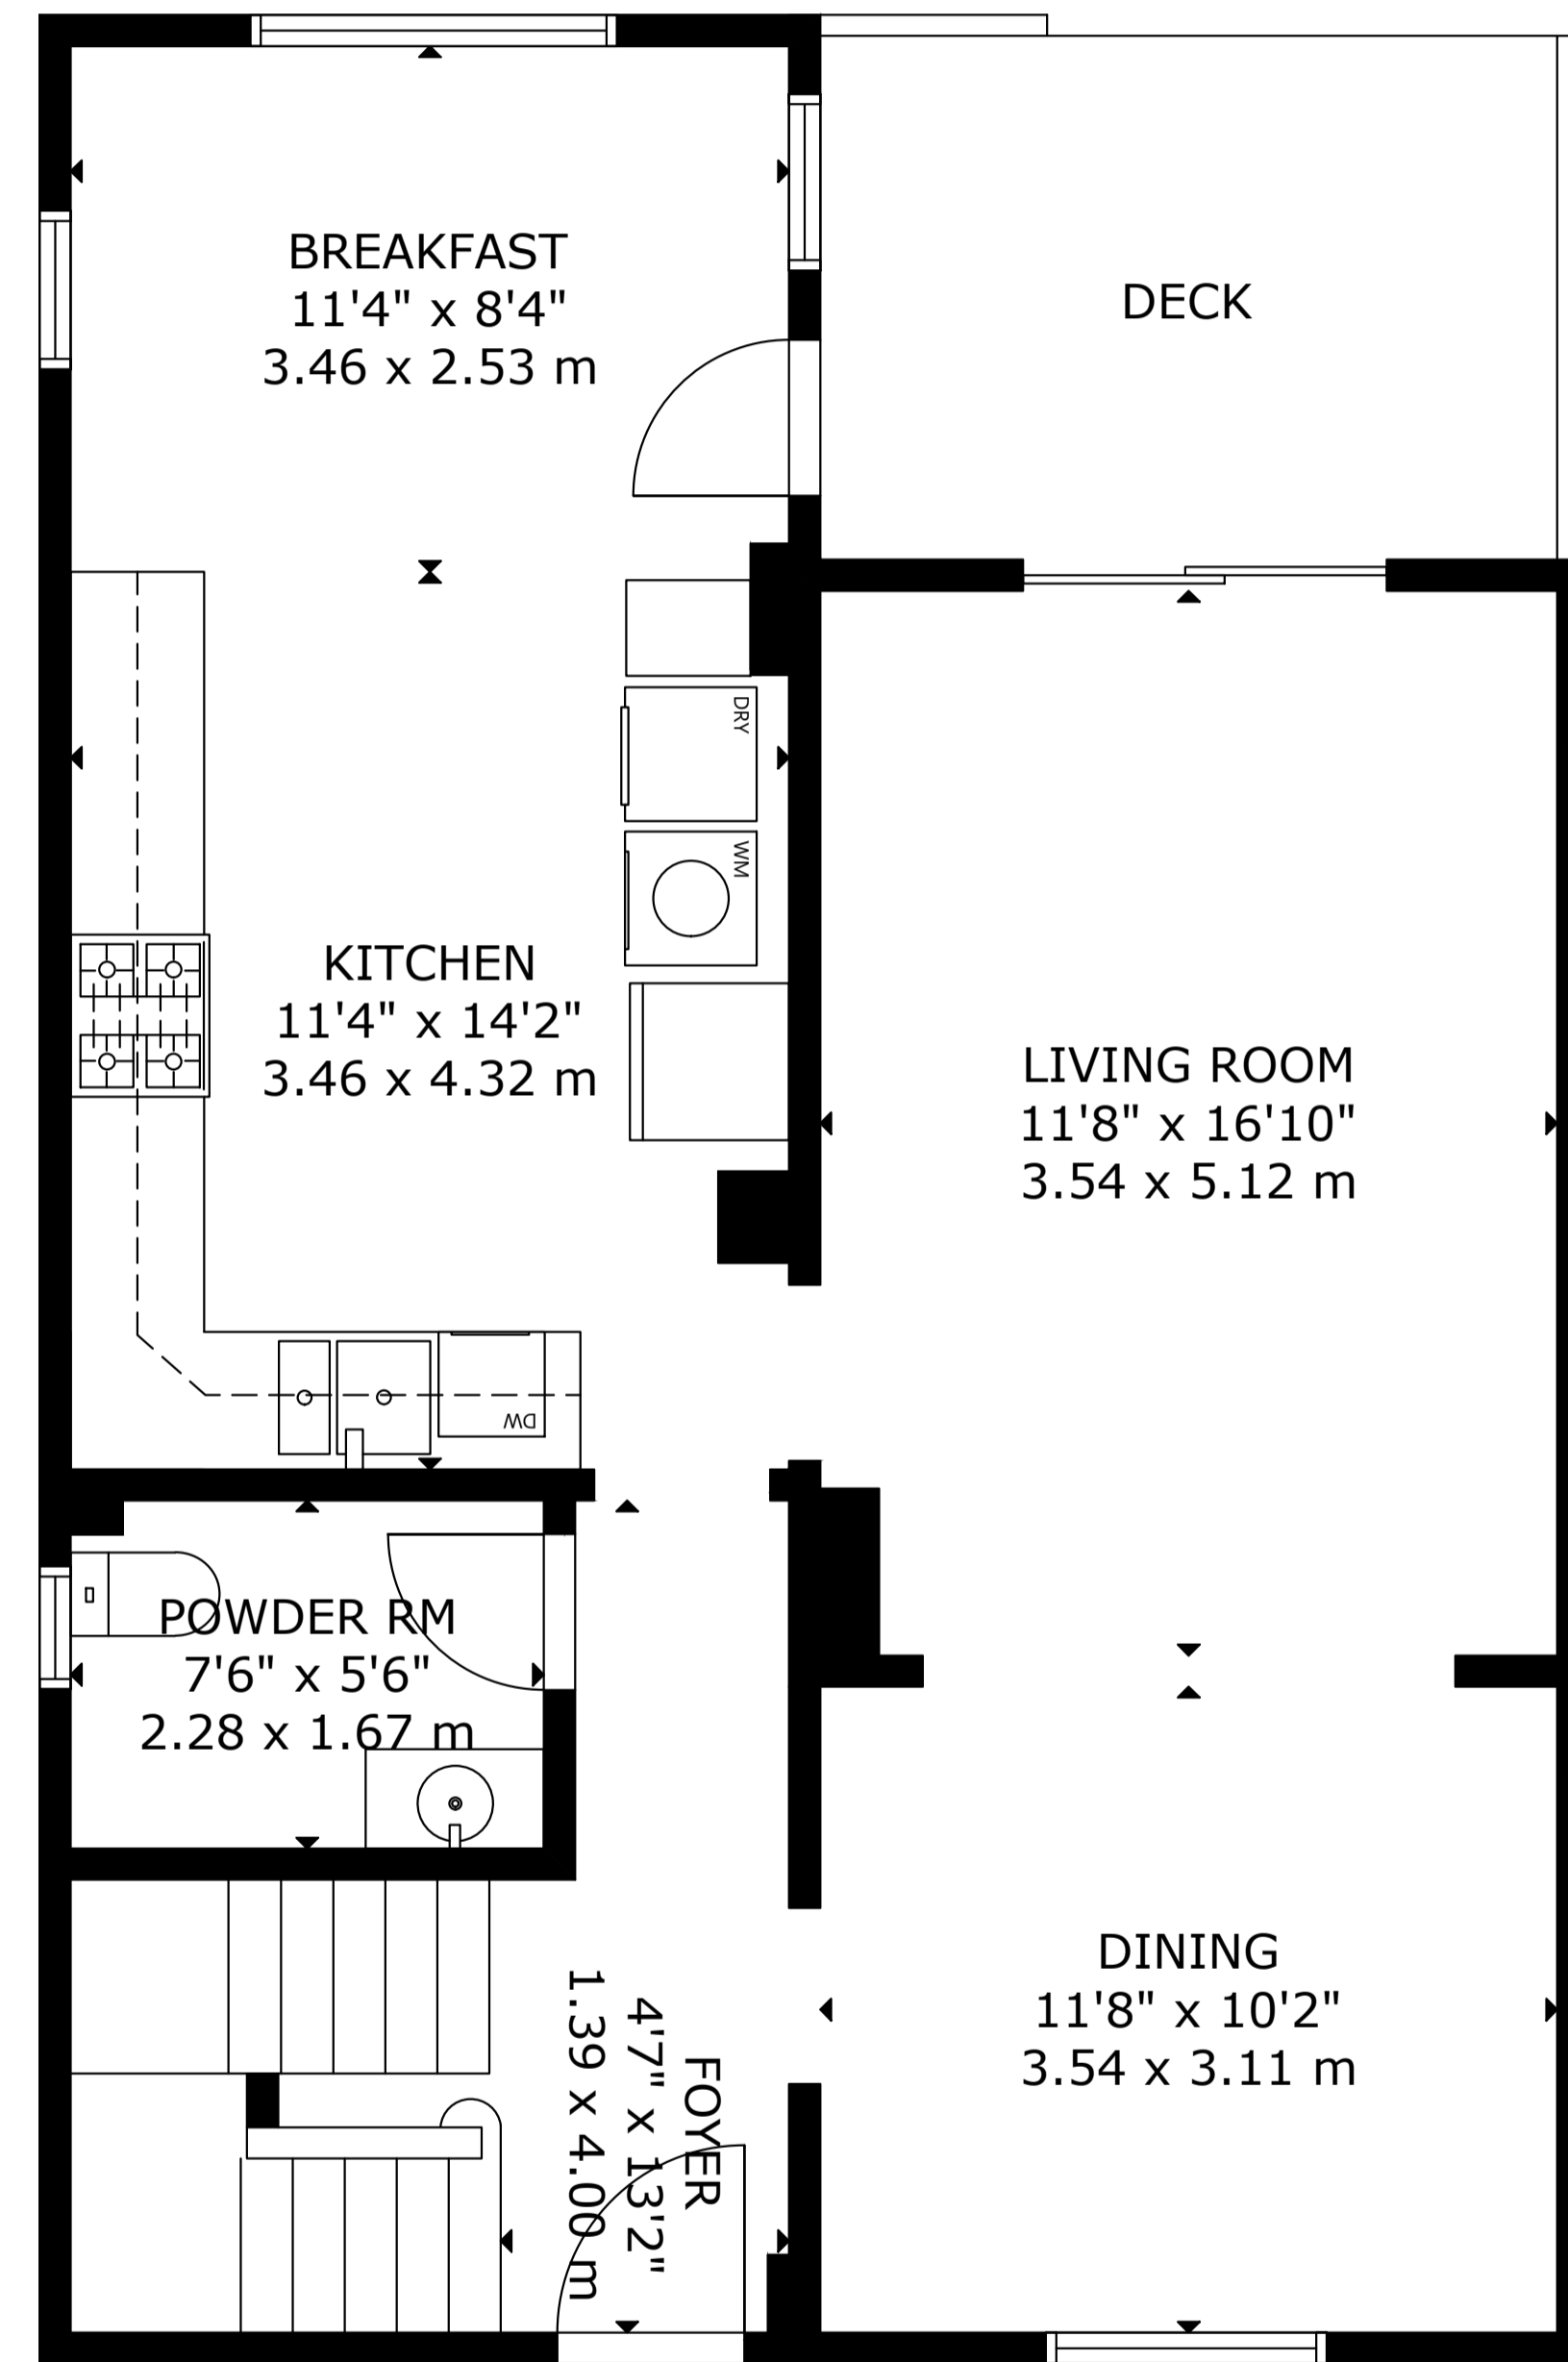

# 18 Heyworth Crescent

GROSS EXTERNAL AREA  
TOTAL: 248 m<sup>2</sup>/2,673 sq ft  
LOWER FLOOR: 57 m<sup>2</sup>/616 sq ft, MAIN FLOOR: 74 m<sup>2</sup>/802 sq ft  
UPPER LEVEL 1: 66 m<sup>2</sup>/707 sq ft, UPPER LEVEL 2: 51 m<sup>2</sup>/548 sq ft  
SIZE AND DIMENSIONS ARE APPROXIMATE, ACTUAL MAY VARY.