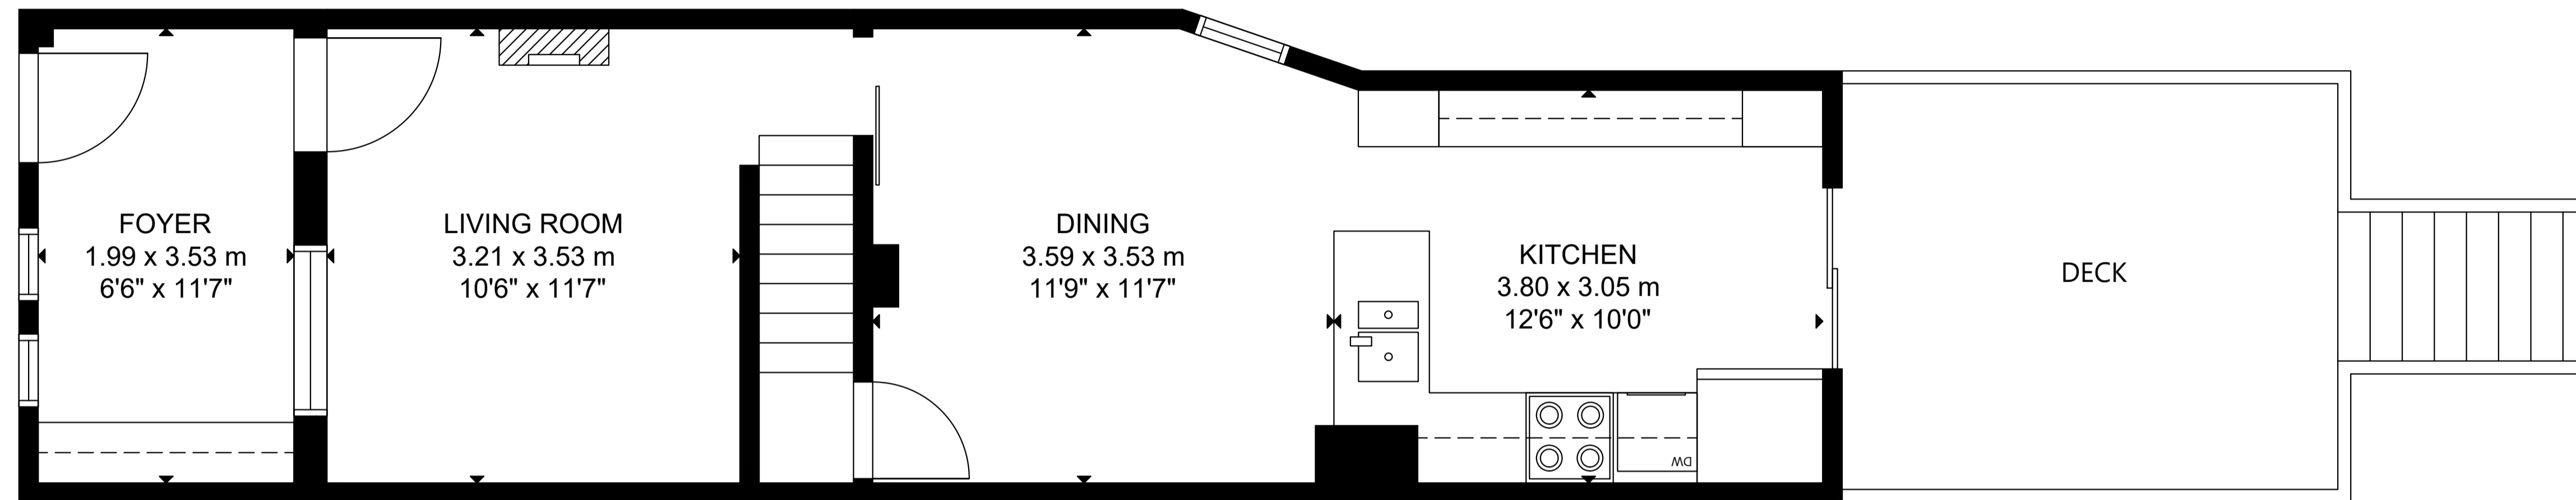

603 Rhodes Avenue

MAIN LEVEL

UPPER LEVEL

LOWER LEVEL

GROSS EXTERNAL AREA
TOTAL: 130 m²/1,400 sq ft
LOWER LEVEL: 38 m²/411 sq ft, MAIN LEVEL: 52 m²/561 sq ft
UPPER LEVEL: 40 m²/428 sq ft
SIZE AND DIMENSIONS ARE APPROXIMATE, ACTUAL MAY VARY.