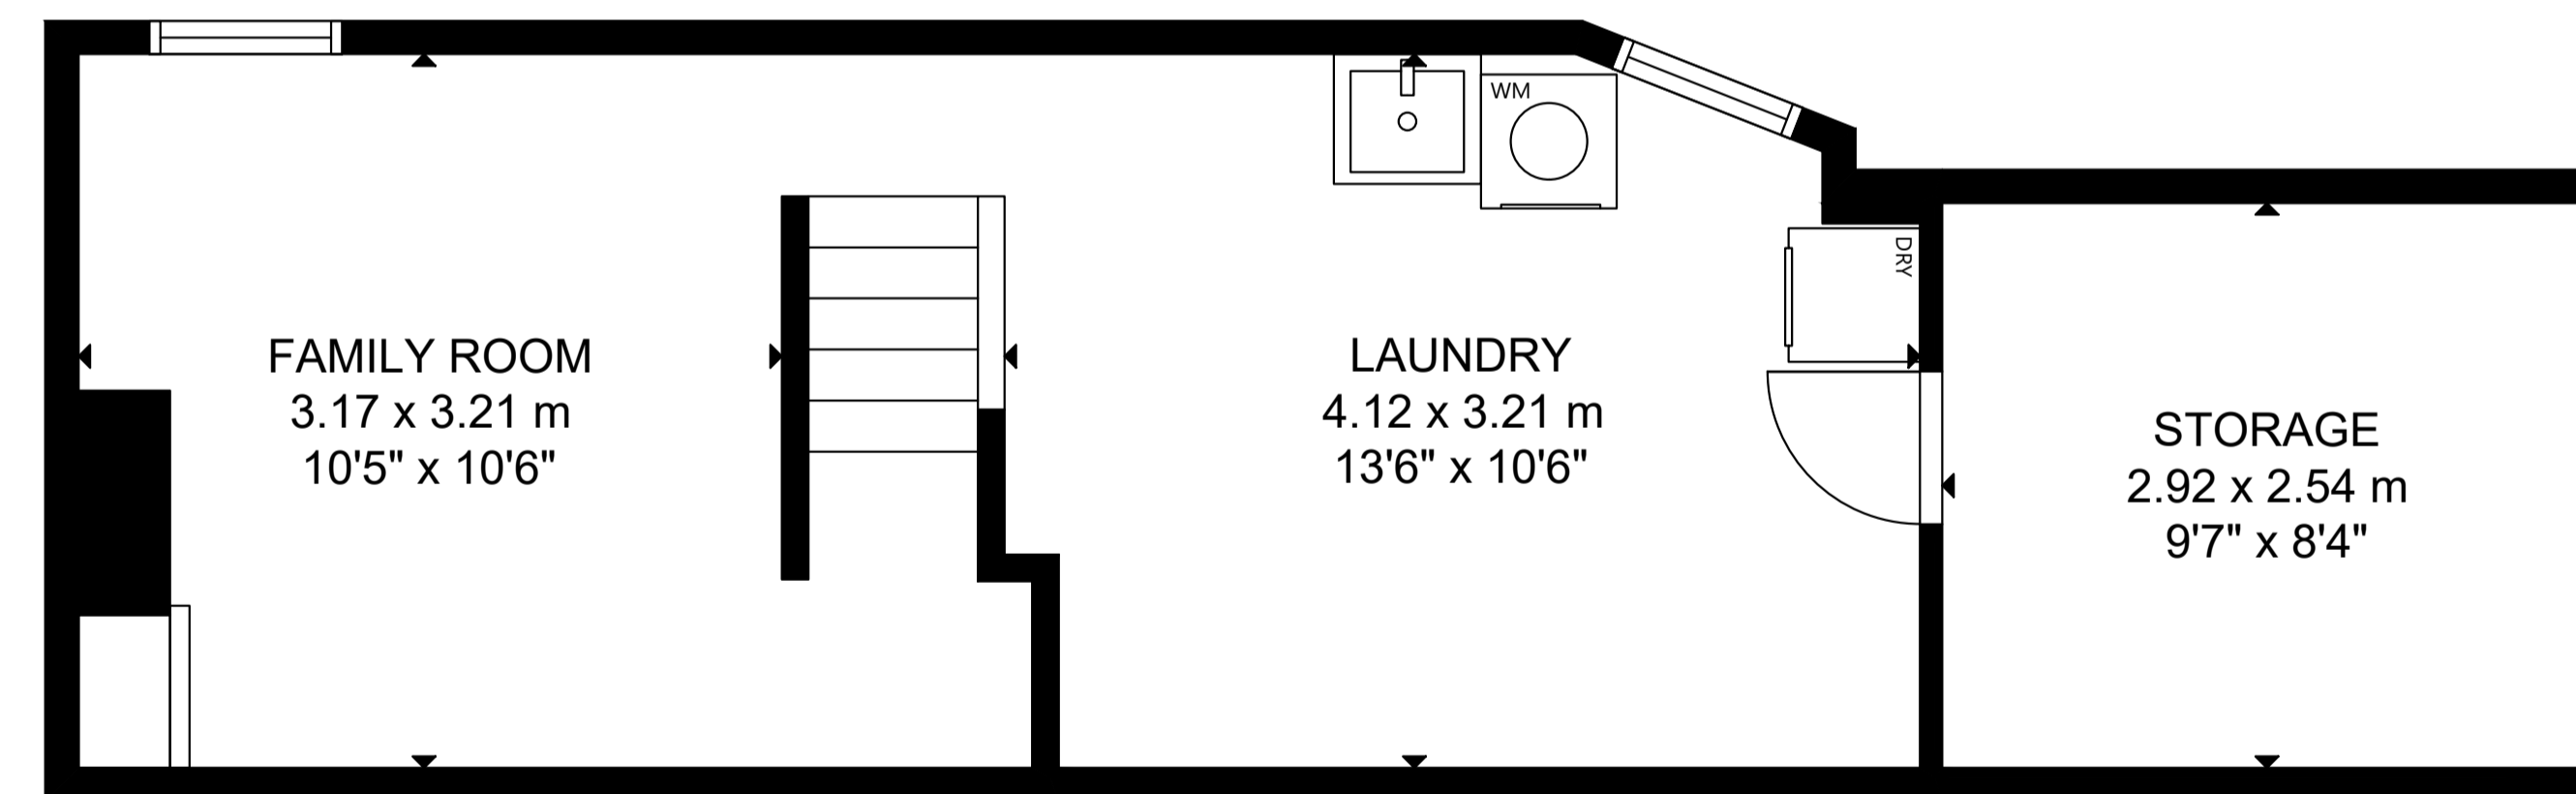

603 Rhodes Avenue

MAIN LEVEL

UPPER LEVEL

LOWER LEVEL

GROSS EXTERNAL AREA
TOTAL: 130 m²/1,400 sq ft
LOWER LEVEL: 38 m²/411 sq ft, MAIN LEVEL: 52 m²/561 sq ft
UPPER LEVEL: 40 m²/428 sq ft
SIZE AND DIMENSIONS ARE APPROXIMATE, ACTUAL MAY VARY.