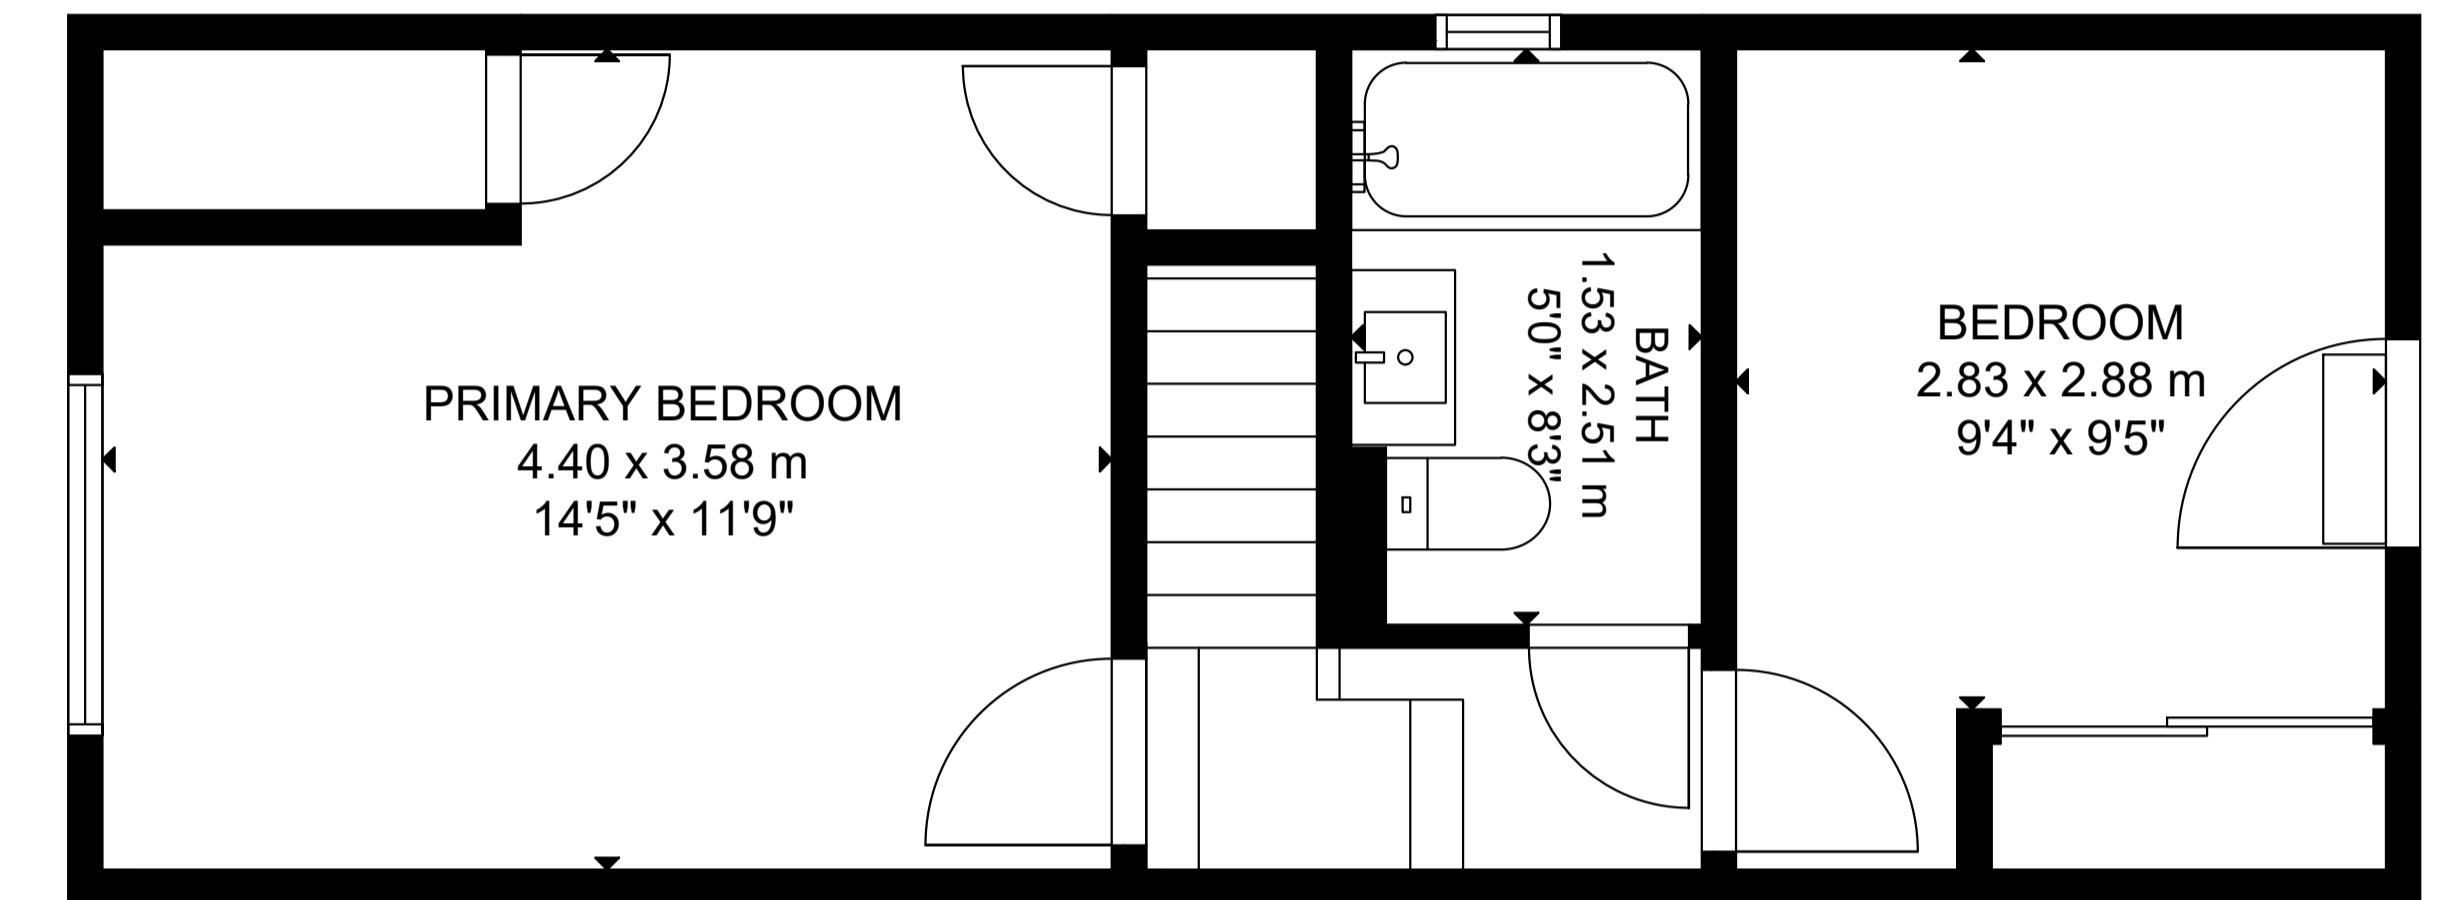

603 Rhodes Avenue

MAIN LEVEL

UPPER LEVEL

LOWER LEVEL

GROSS EXTERNAL AREA
TOTAL: 130 m²/1,400 sq ft
LOWER LEVEL: 38 m²/411 sq ft, MAIN LEVEL: 52 m²/561 sq ft
UPPER LEVEL: 40 m²/428 sq ft
SIZE AND DIMENSIONS ARE APPROXIMATE, ACTUAL MAY VARY.