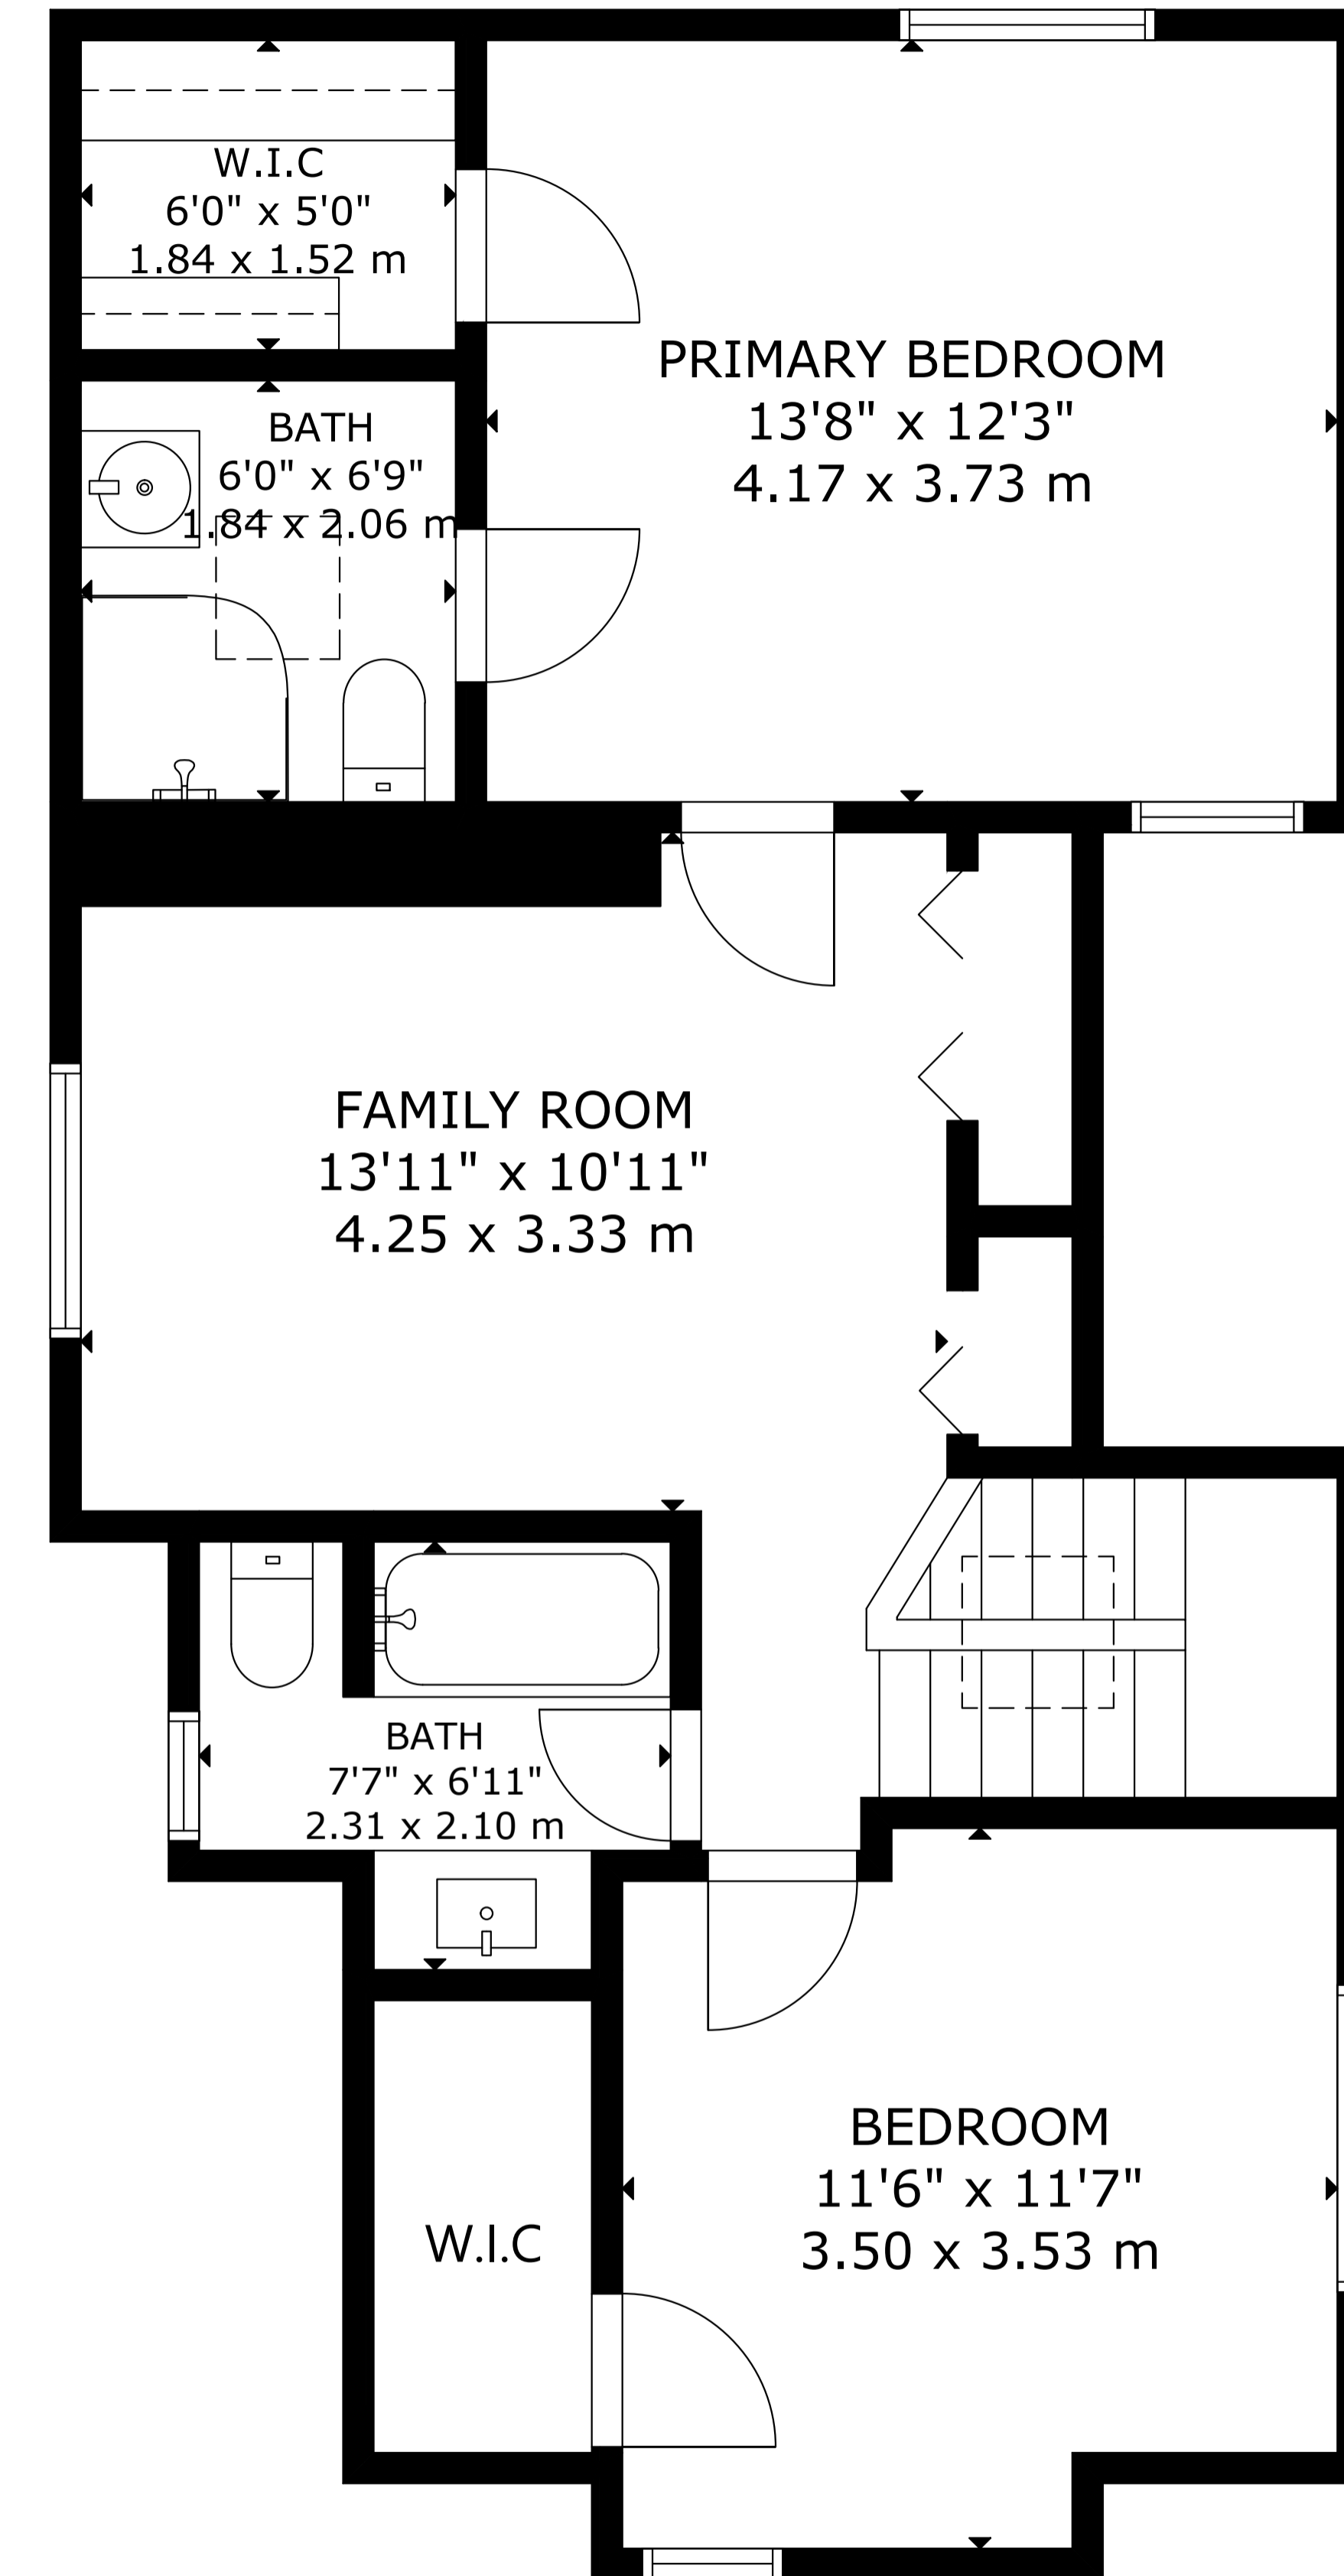

95 Bellefair Avenue

GROSS EXTERNAL AREA
 TOTAL: 204 m²/2,198 sq ft
 LOWER LEVEL: 51 m²/549 sq ft, MAIN LEVEL: 83 m²/892 sq ft
 UPPER LEVEL: 70 m²/757 sq ft
 SIZE AND DIMENSIONS ARE APPROXIMATE, ACTUAL MAY VARY.