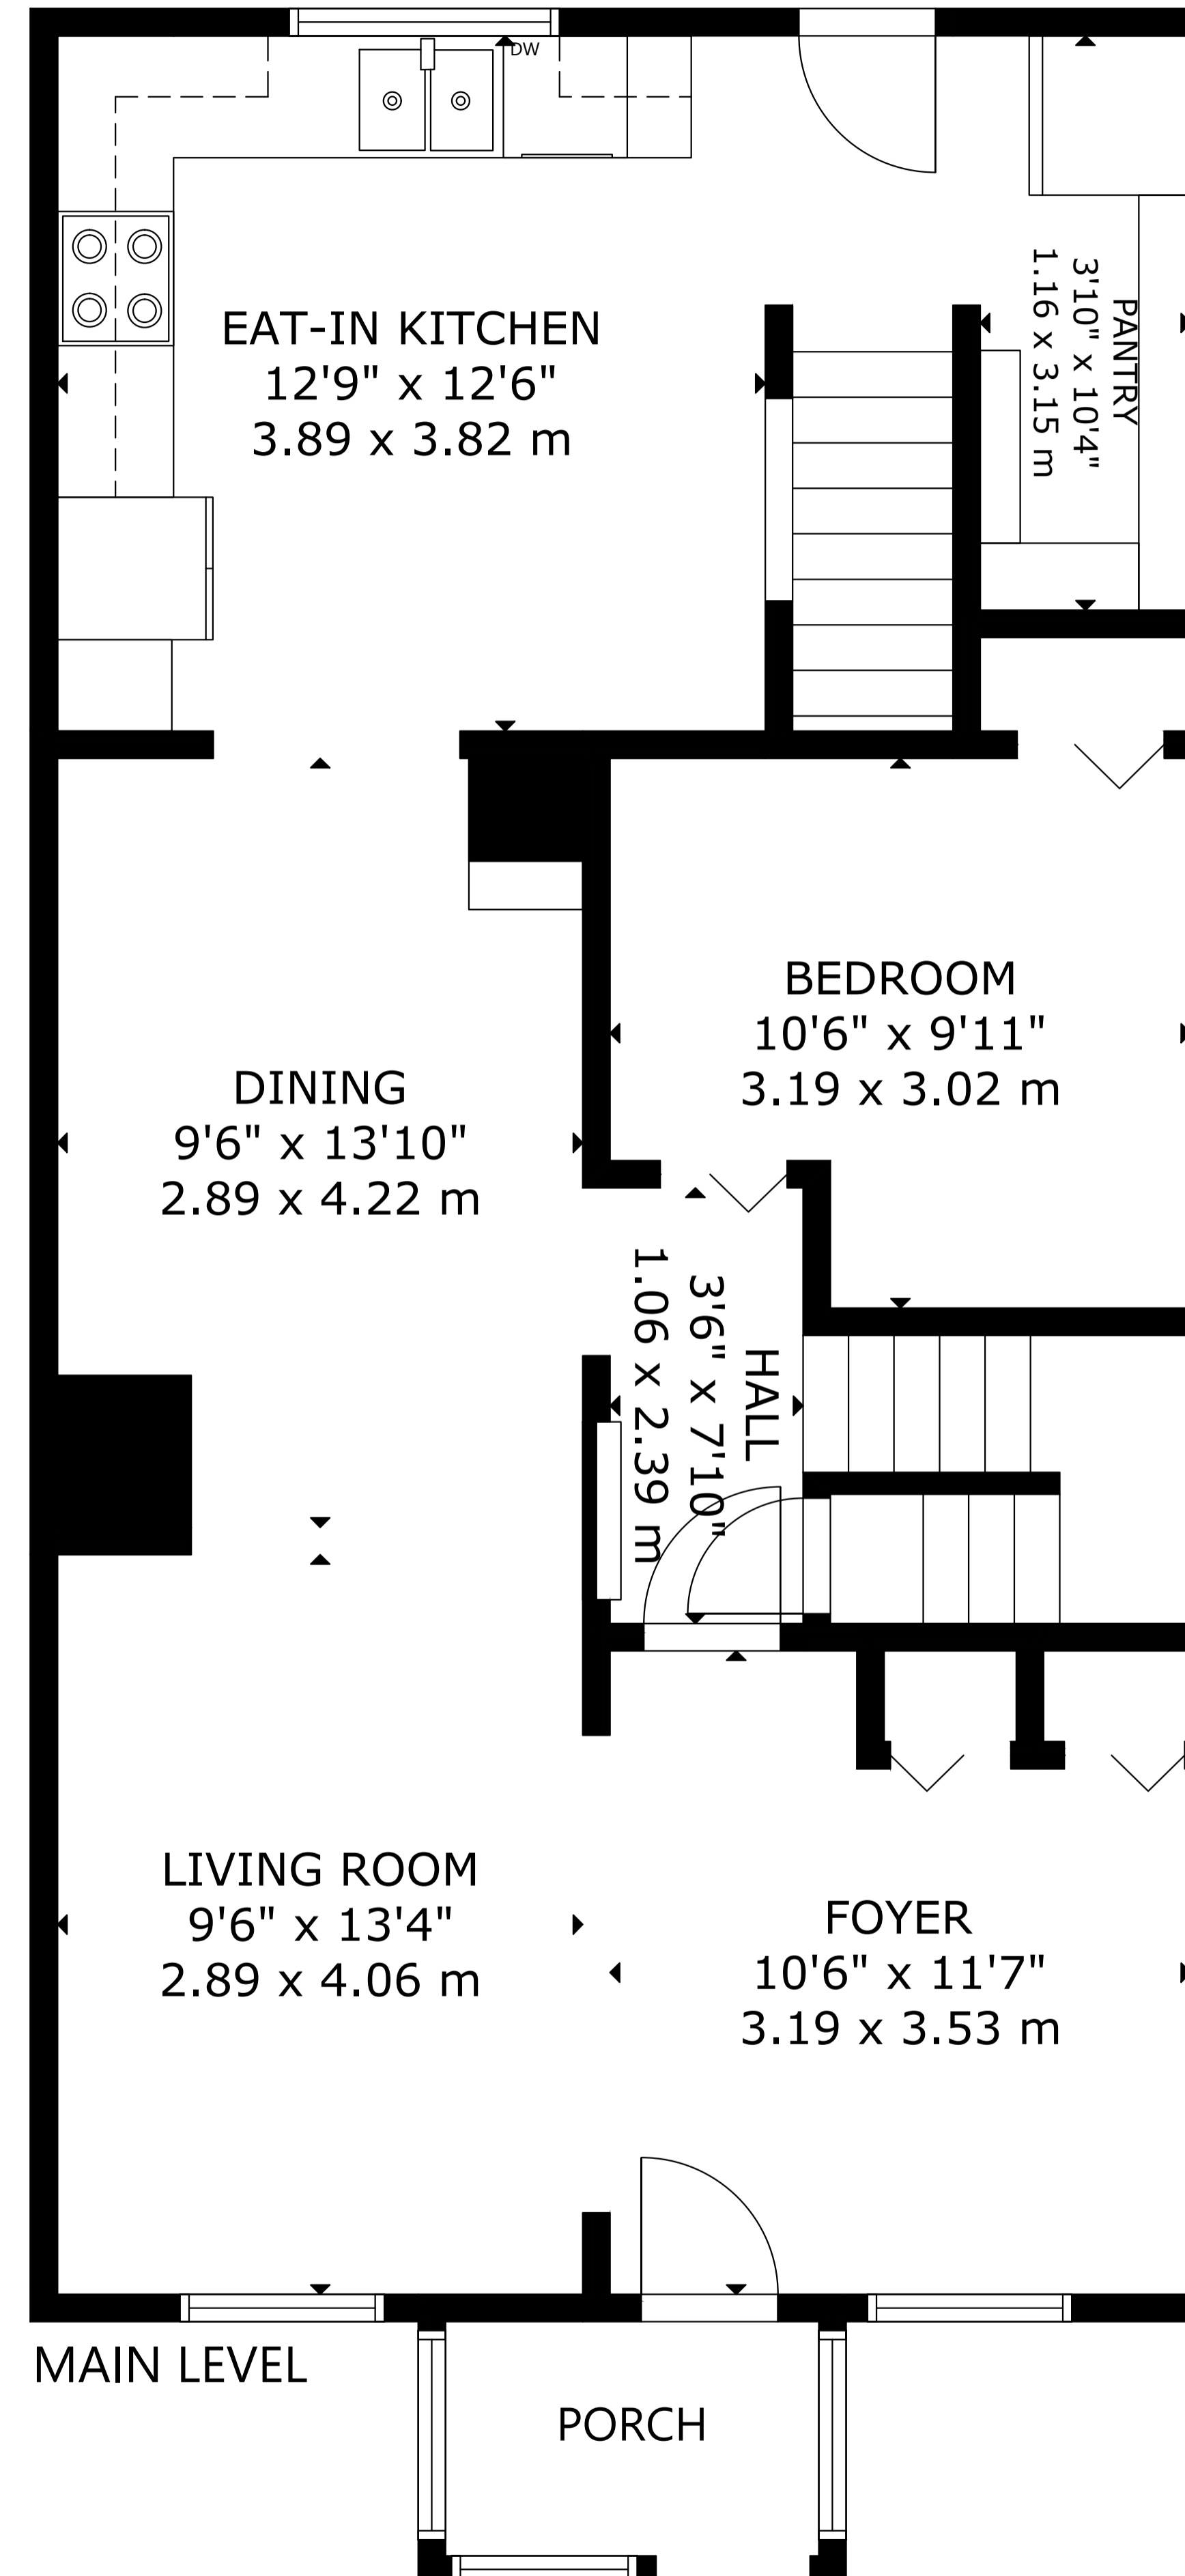

95 Bellefair Avenue

GROSS EXTERNAL AREA
 TOTAL: 204 m²/2,198 sq ft
 LOWER LEVEL: 51 m²/549 sq ft, MAIN LEVEL: 83 m²/892 sq ft
 UPPER LEVEL: 70 m²/757 sq ft
 SIZE AND DIMENSIONS ARE APPROXIMATE, ACTUAL MAY VARY.