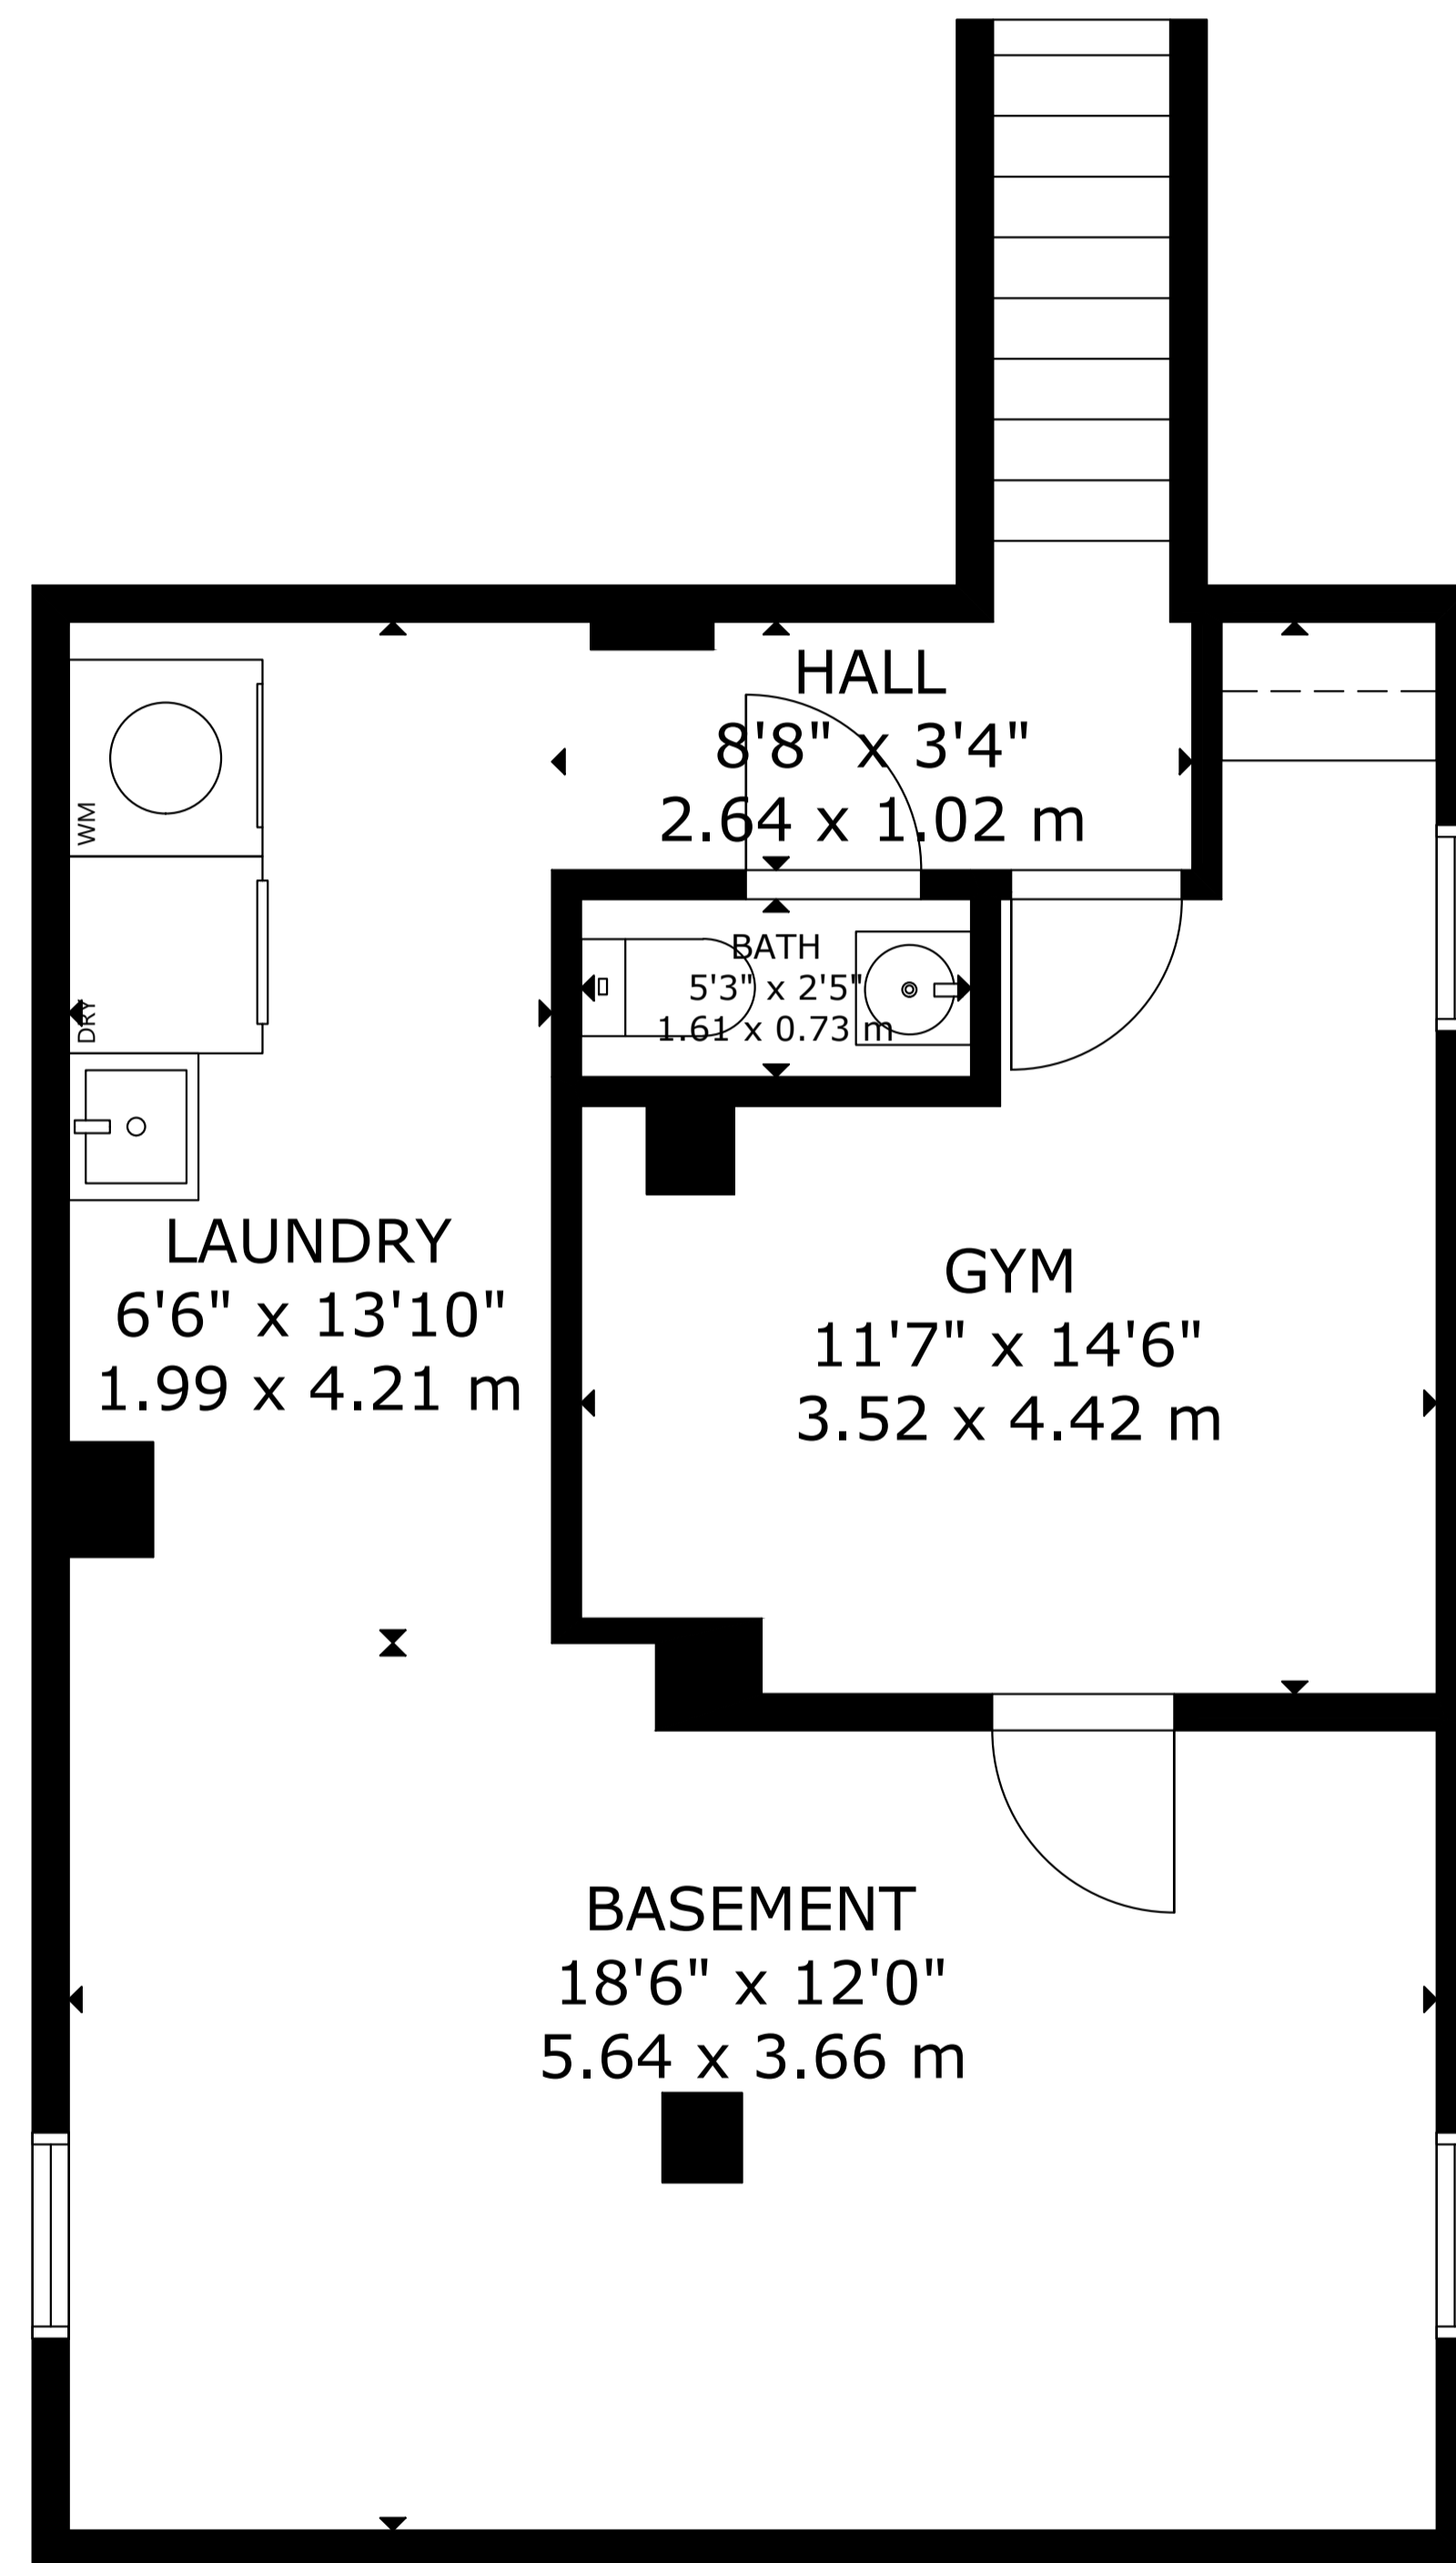

95 Bellefair Avenue

GROSS EXTERNAL AREA
 TOTAL: 204 m²/2,198 sq ft
 LOWER LEVEL: 51 m²/549 sq ft, MAIN LEVEL: 83 m²/892 sq ft
 UPPER LEVEL: 70 m²/757 sq ft
 SIZE AND DIMENSIONS ARE APPROXIMATE, ACTUAL MAY VARY.